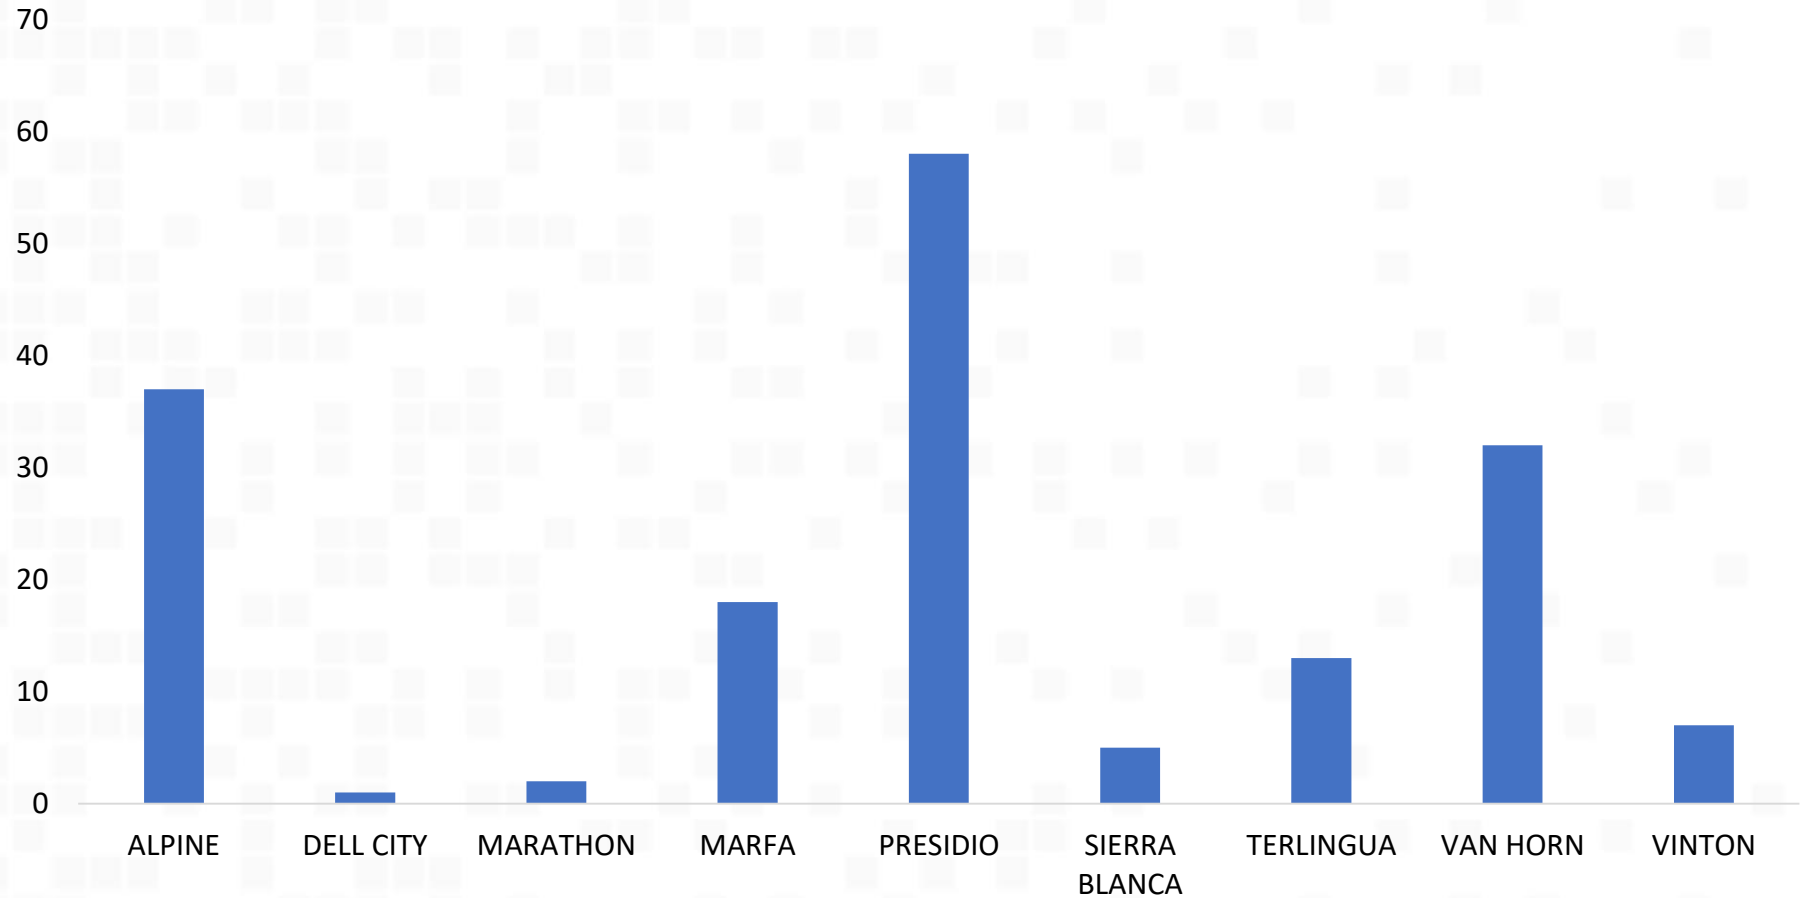

Unemployment Insurance Claimant Data

Published July 21, 2020

This weekly report reflects the Borderplex region, including the following 6 counties: Brewster, Culberson, El Paso, Hudspeth, Jeff Davis, and Presidio

Week of	Claimants
7/1 - 7/4	1,554
7/5 - 7/11	2,575
7/12 - 7/18	2,354
7/19 - 7/20	448
Grand Total	6,931

UI Claimants by Week - Borderplex Region 7/1 - 7/20

Unemployment Insurance Claimant Data

Published July 21, 2020

Of the 6,931 total Borderplex claimants, 173 are from the rural areas reflected on data provided.

Rural Area	UI Claimants
ALPINE	37
DELL CITY	1
MARATHON	2
MARFA	18
PRESIDIO	58
SIERRA BLANCA	5
TERLINGUA	13
VAN HORN	32
VINTON	7
Grand Total	173

UI Claimants in Rural Areas 7/1 - 7/20

Unemployment Insurance Claimant Data

Published July 21, 2020

This comparison report reflects the entire Borderplex region, including the following 6 counties: Brewster, Culberson, El Paso, Hudspeth, Jeff Davis, and Presidio