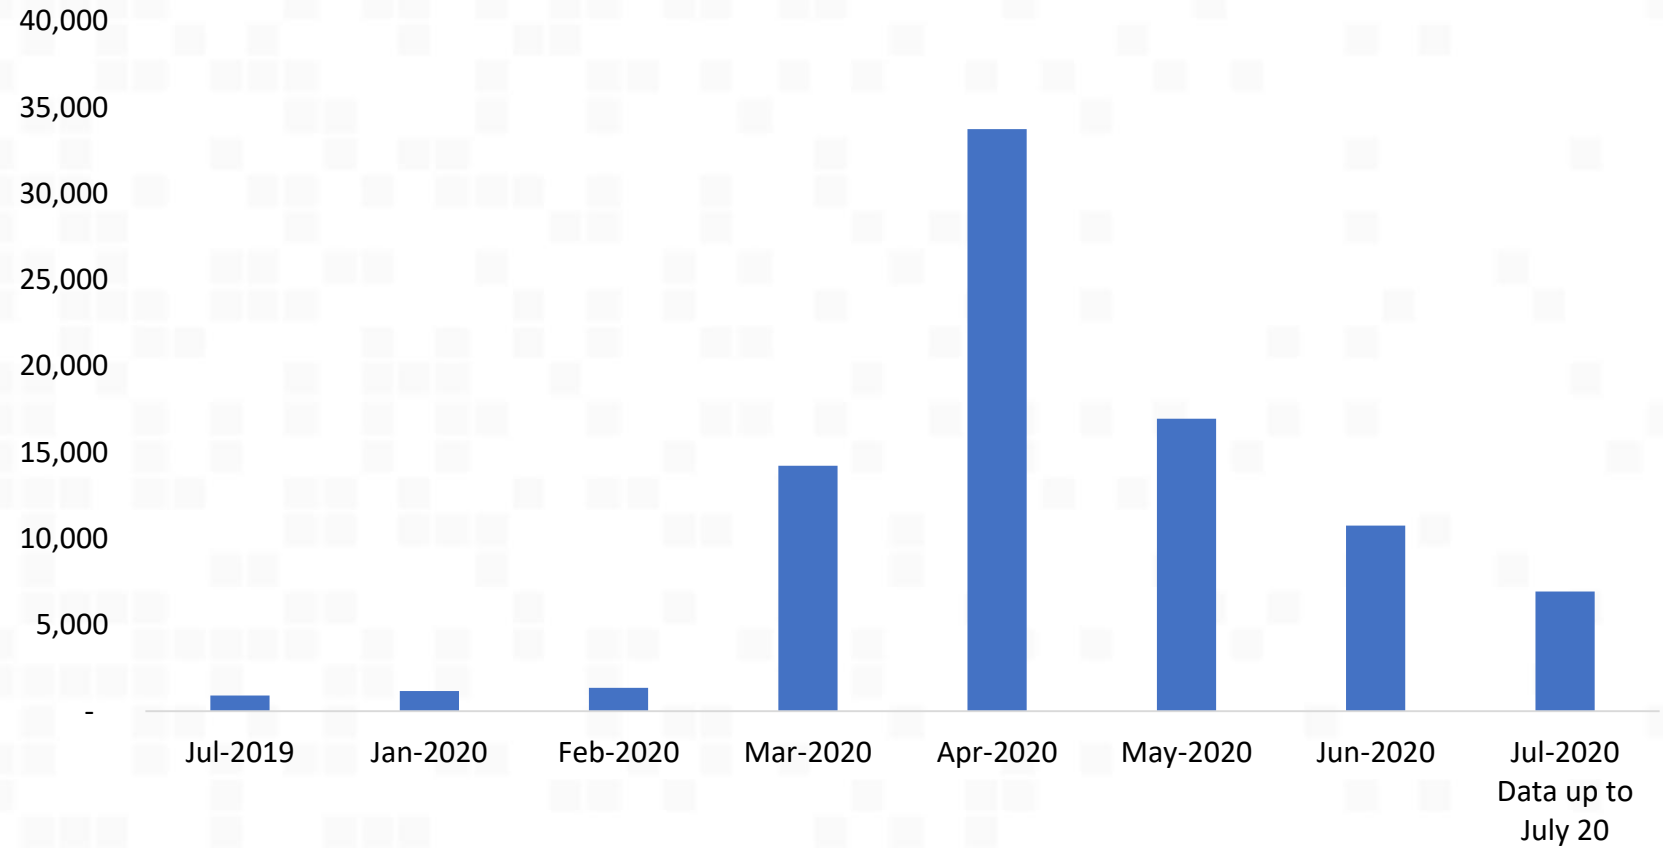

Week of	Claimants
7/1 - 7/4	1,554
7/5 - 7/11	2,575
7/12 - 7/18	2,354
7/19 - 7/20	448
Grand Total	6,931

UI Claimants by Week - Borderplex Region 7/1 - 7/20

Unemployment Insurance Claimant Data

Published July 21, 2020

Of the 6,931 total Borderplex claimants, 173 are from the rural areas reflected on data provided.

Rural Area	UI Claimants
ALPINE	37
DELL CITY	1
MARATHON	2
MARFA	18
PRESIDIO	58
SIERRA BLANCA	5
TERLINGUA	13
VAN HORN	32
VINTON	7
Grand Total	173

UI Claimants in Rural Areas 7/1 - 7/20

Unemployment Insurance Claimant Data

Published July 21, 2020

This comparison report reflects the entire Borderplex region, including the following 6 counties: Brewster, Culberson, El Paso, Hudspeth, Jeff Davis, and Presidio

File Claim Month	Total Claimants
Jul-2019	905
Jan-2020	1,175
Feb-2020	1,362
Mar-2020	14,227
Apr-2020	33,745
May-2020	16,955
Jun-2020	10,751
Jul-2020	
Data up to July 20	6,931

UI Claimants by Month

Unemployment Insurance Claimant Data