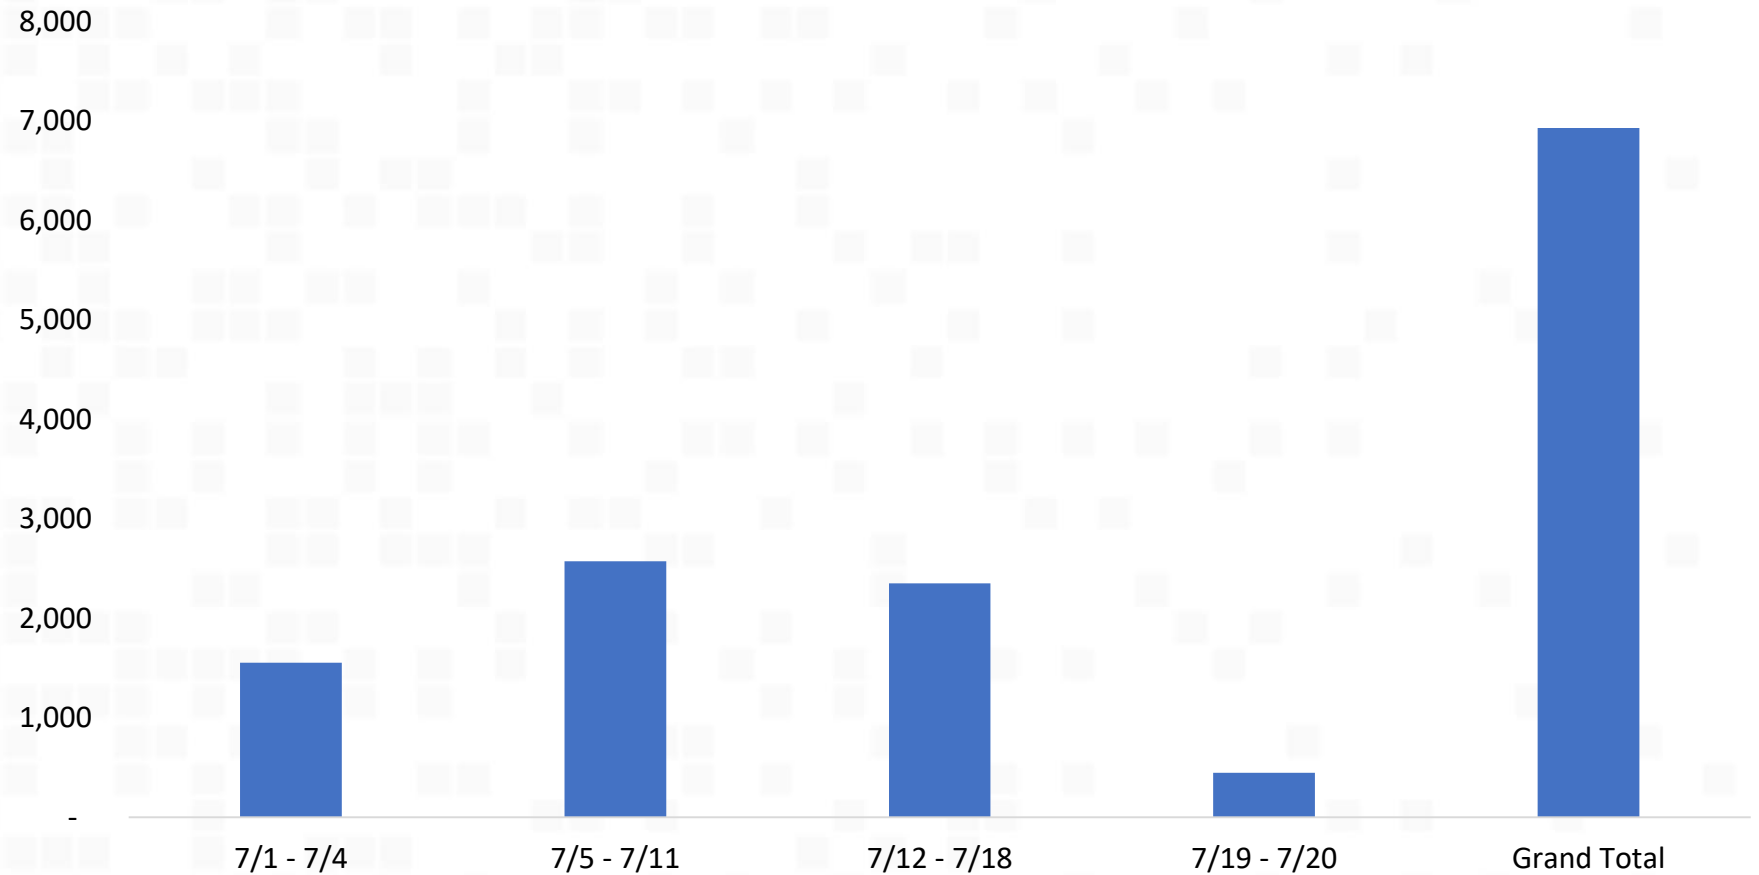

Unemployment Insurance Claimant Data

Published July 21, 2020

This weekly report reflects the Borderplex region, including the following 6 counties: Brewster, Culberson, El Paso, Hudspeth, Jeff Davis, and Presidio

Week of	Claimants
7/1 - 7/4	1,554
7/5 - 7/11	2,575
7/12 - 7/18	2,354
7/19 - 7/20	448
Grand Total	6,931

UI Claimants by Week - Borderplex Region 7/1 - 7/20

Unemployment Insurance Claimant Data

Published July 21, 2020

Of the 6,931 total Borderplex claimants, 173 are from the rural areas reflected on data provided.

Rural Area	UI Claimants
ALPINE	37
DELL CITY	1
MARATHON	2
MARFA	18
PRESIDIO	58
SIERRA BLANCA	5
TERLINGUA	13
VAN HORN	32
VINTON	7
Grand Total	173