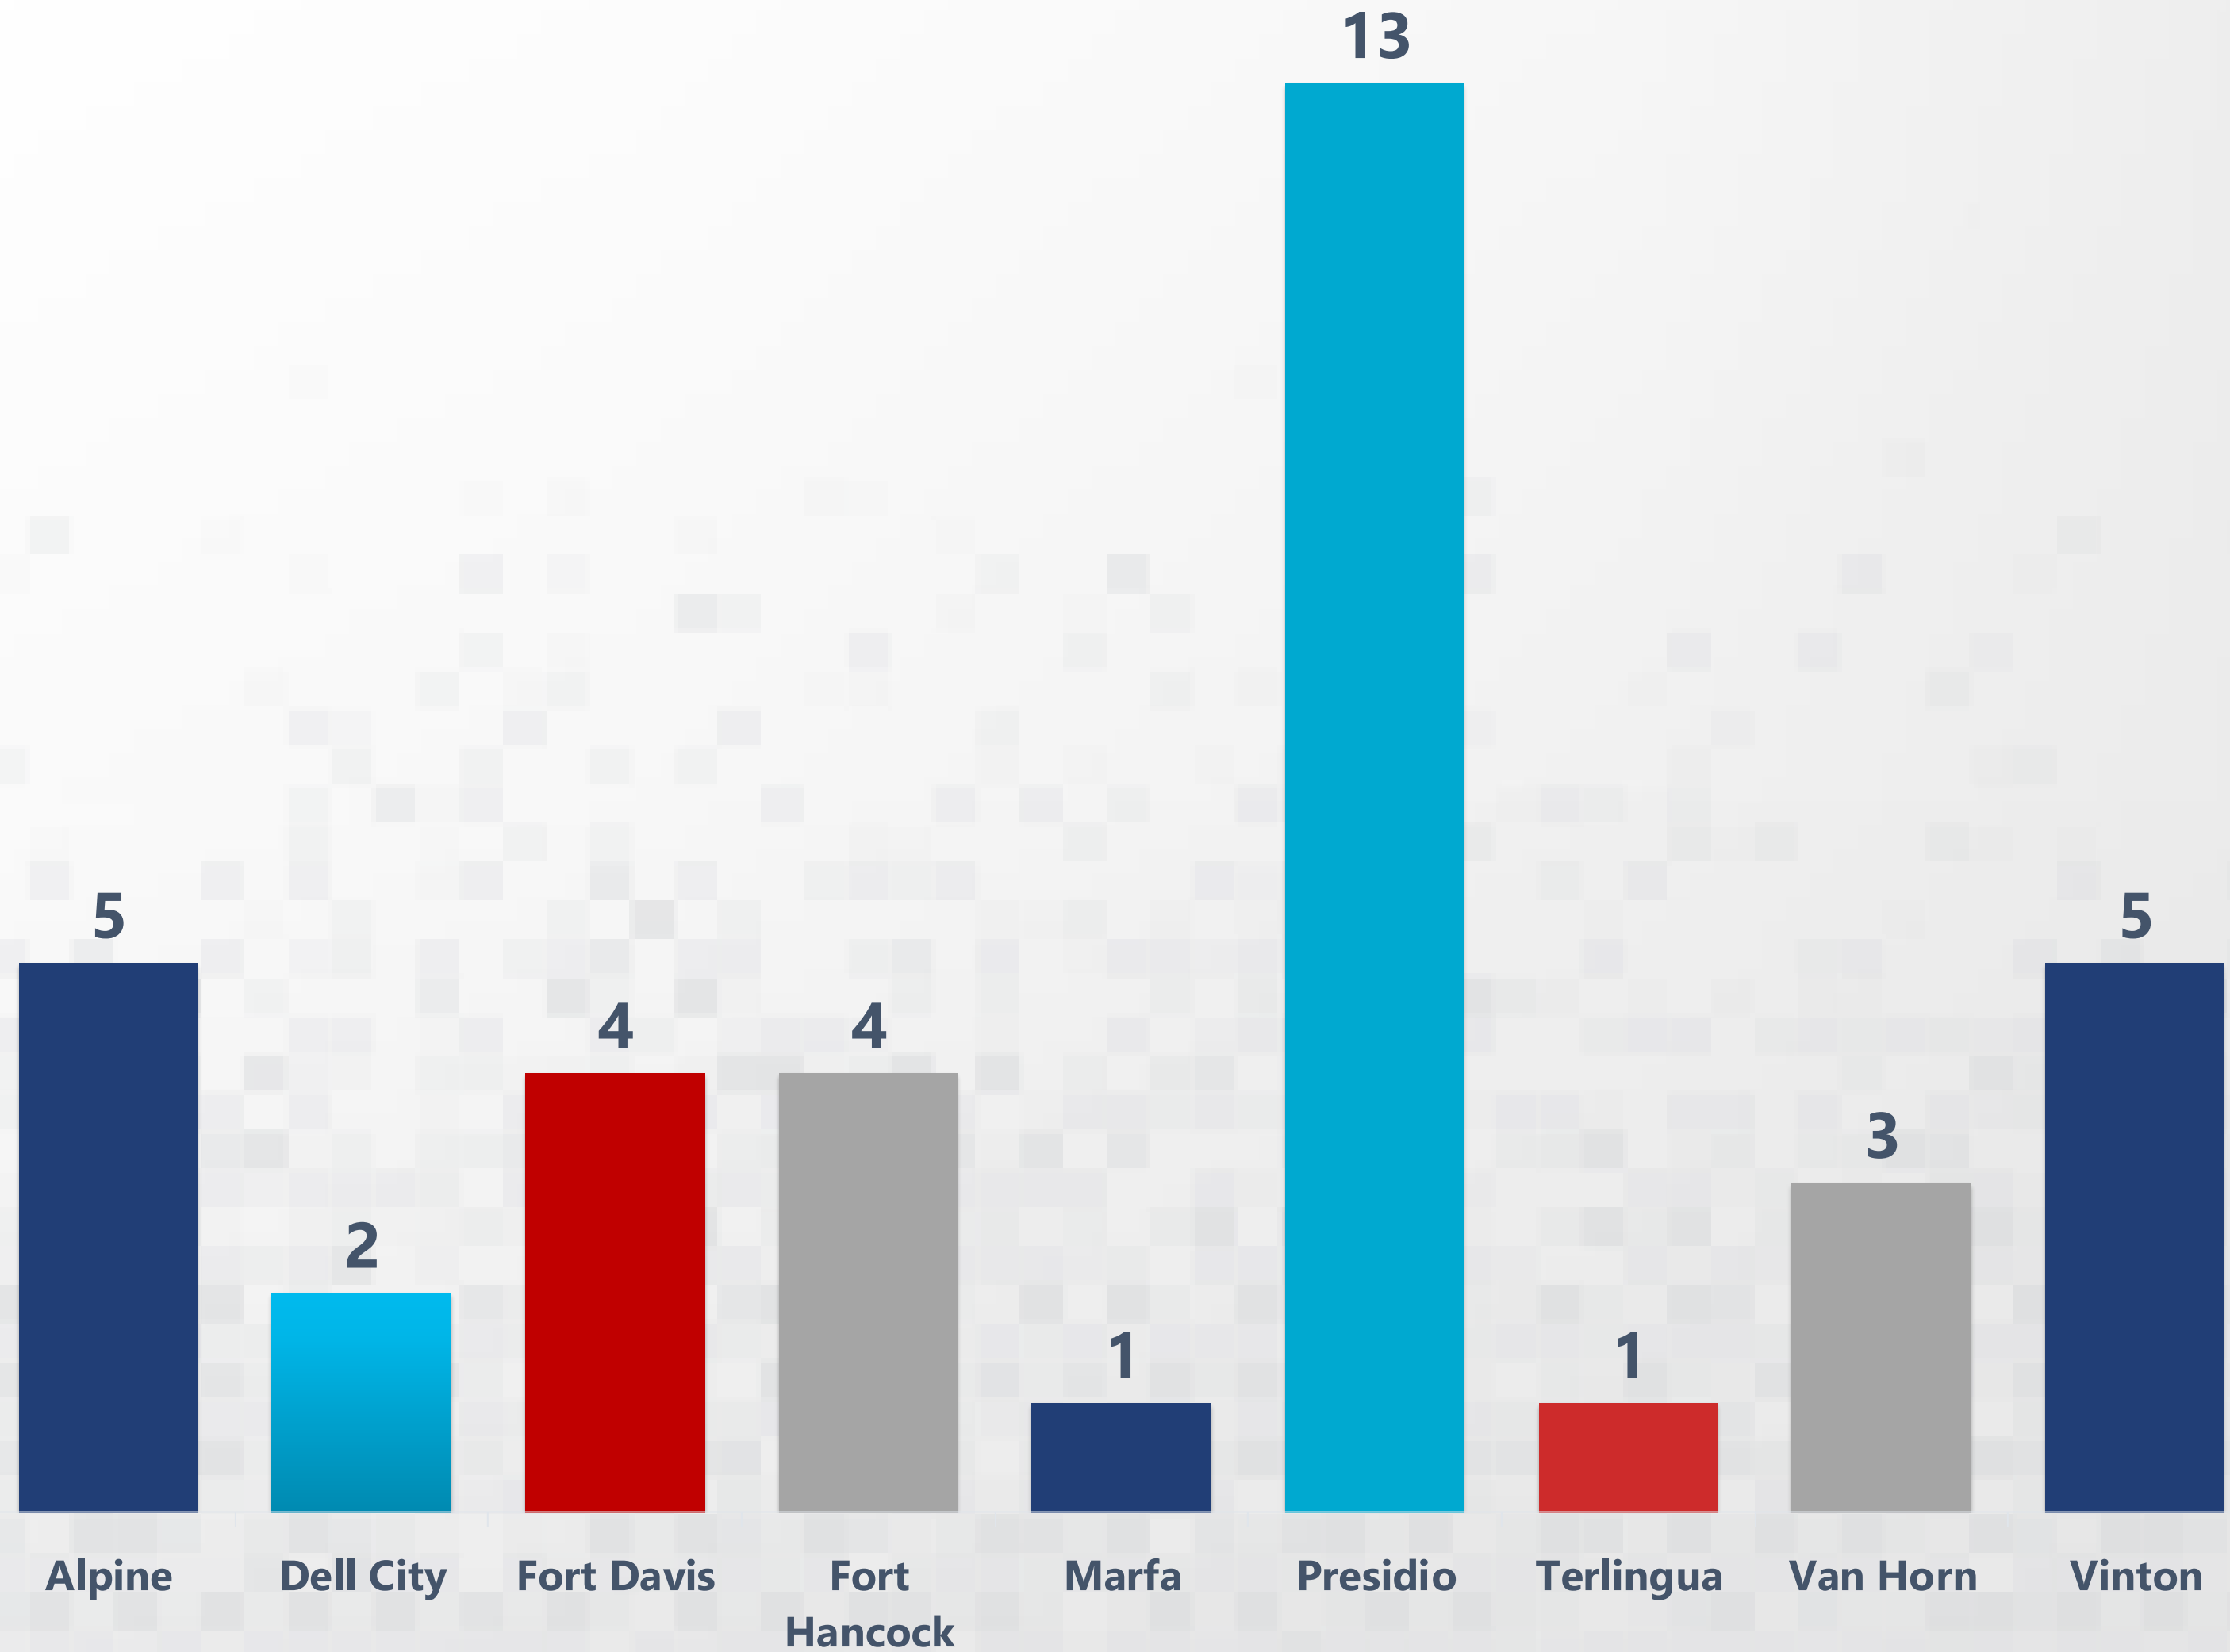

UI CLAIMANTS BY WEEK BORDERPLEX REGION

2/1 to 2/11

Unemployment Insurance Claimant Data

Published February 16, 2021

This report reflects the **Borderplex Region**. Including these 6 counties:

- Brewster
- Culberson
- El Paso
- Hudspeth
- Jeff Davis
- Presidio

UI CLAIMANTS RURAL AREAS

2/1 to 2/11

Unemployment Insurance
Claimant Data

Published February 16, 2021

Of the **1,712 total** Borderplex claimants, **38** are from the rural areas reflected on the data provided.

UI CLAIMANTS BY MONTH

2/1 to 2/11

Unemployment Insurance Claimant Data

Published February 16, 2021

This comparison report reflects the entire Borderplex region, including the following 6 counties:

- Brewster
- Culberson
- El Paso
- Hudspeth
- Jeff Davis
- Presidio