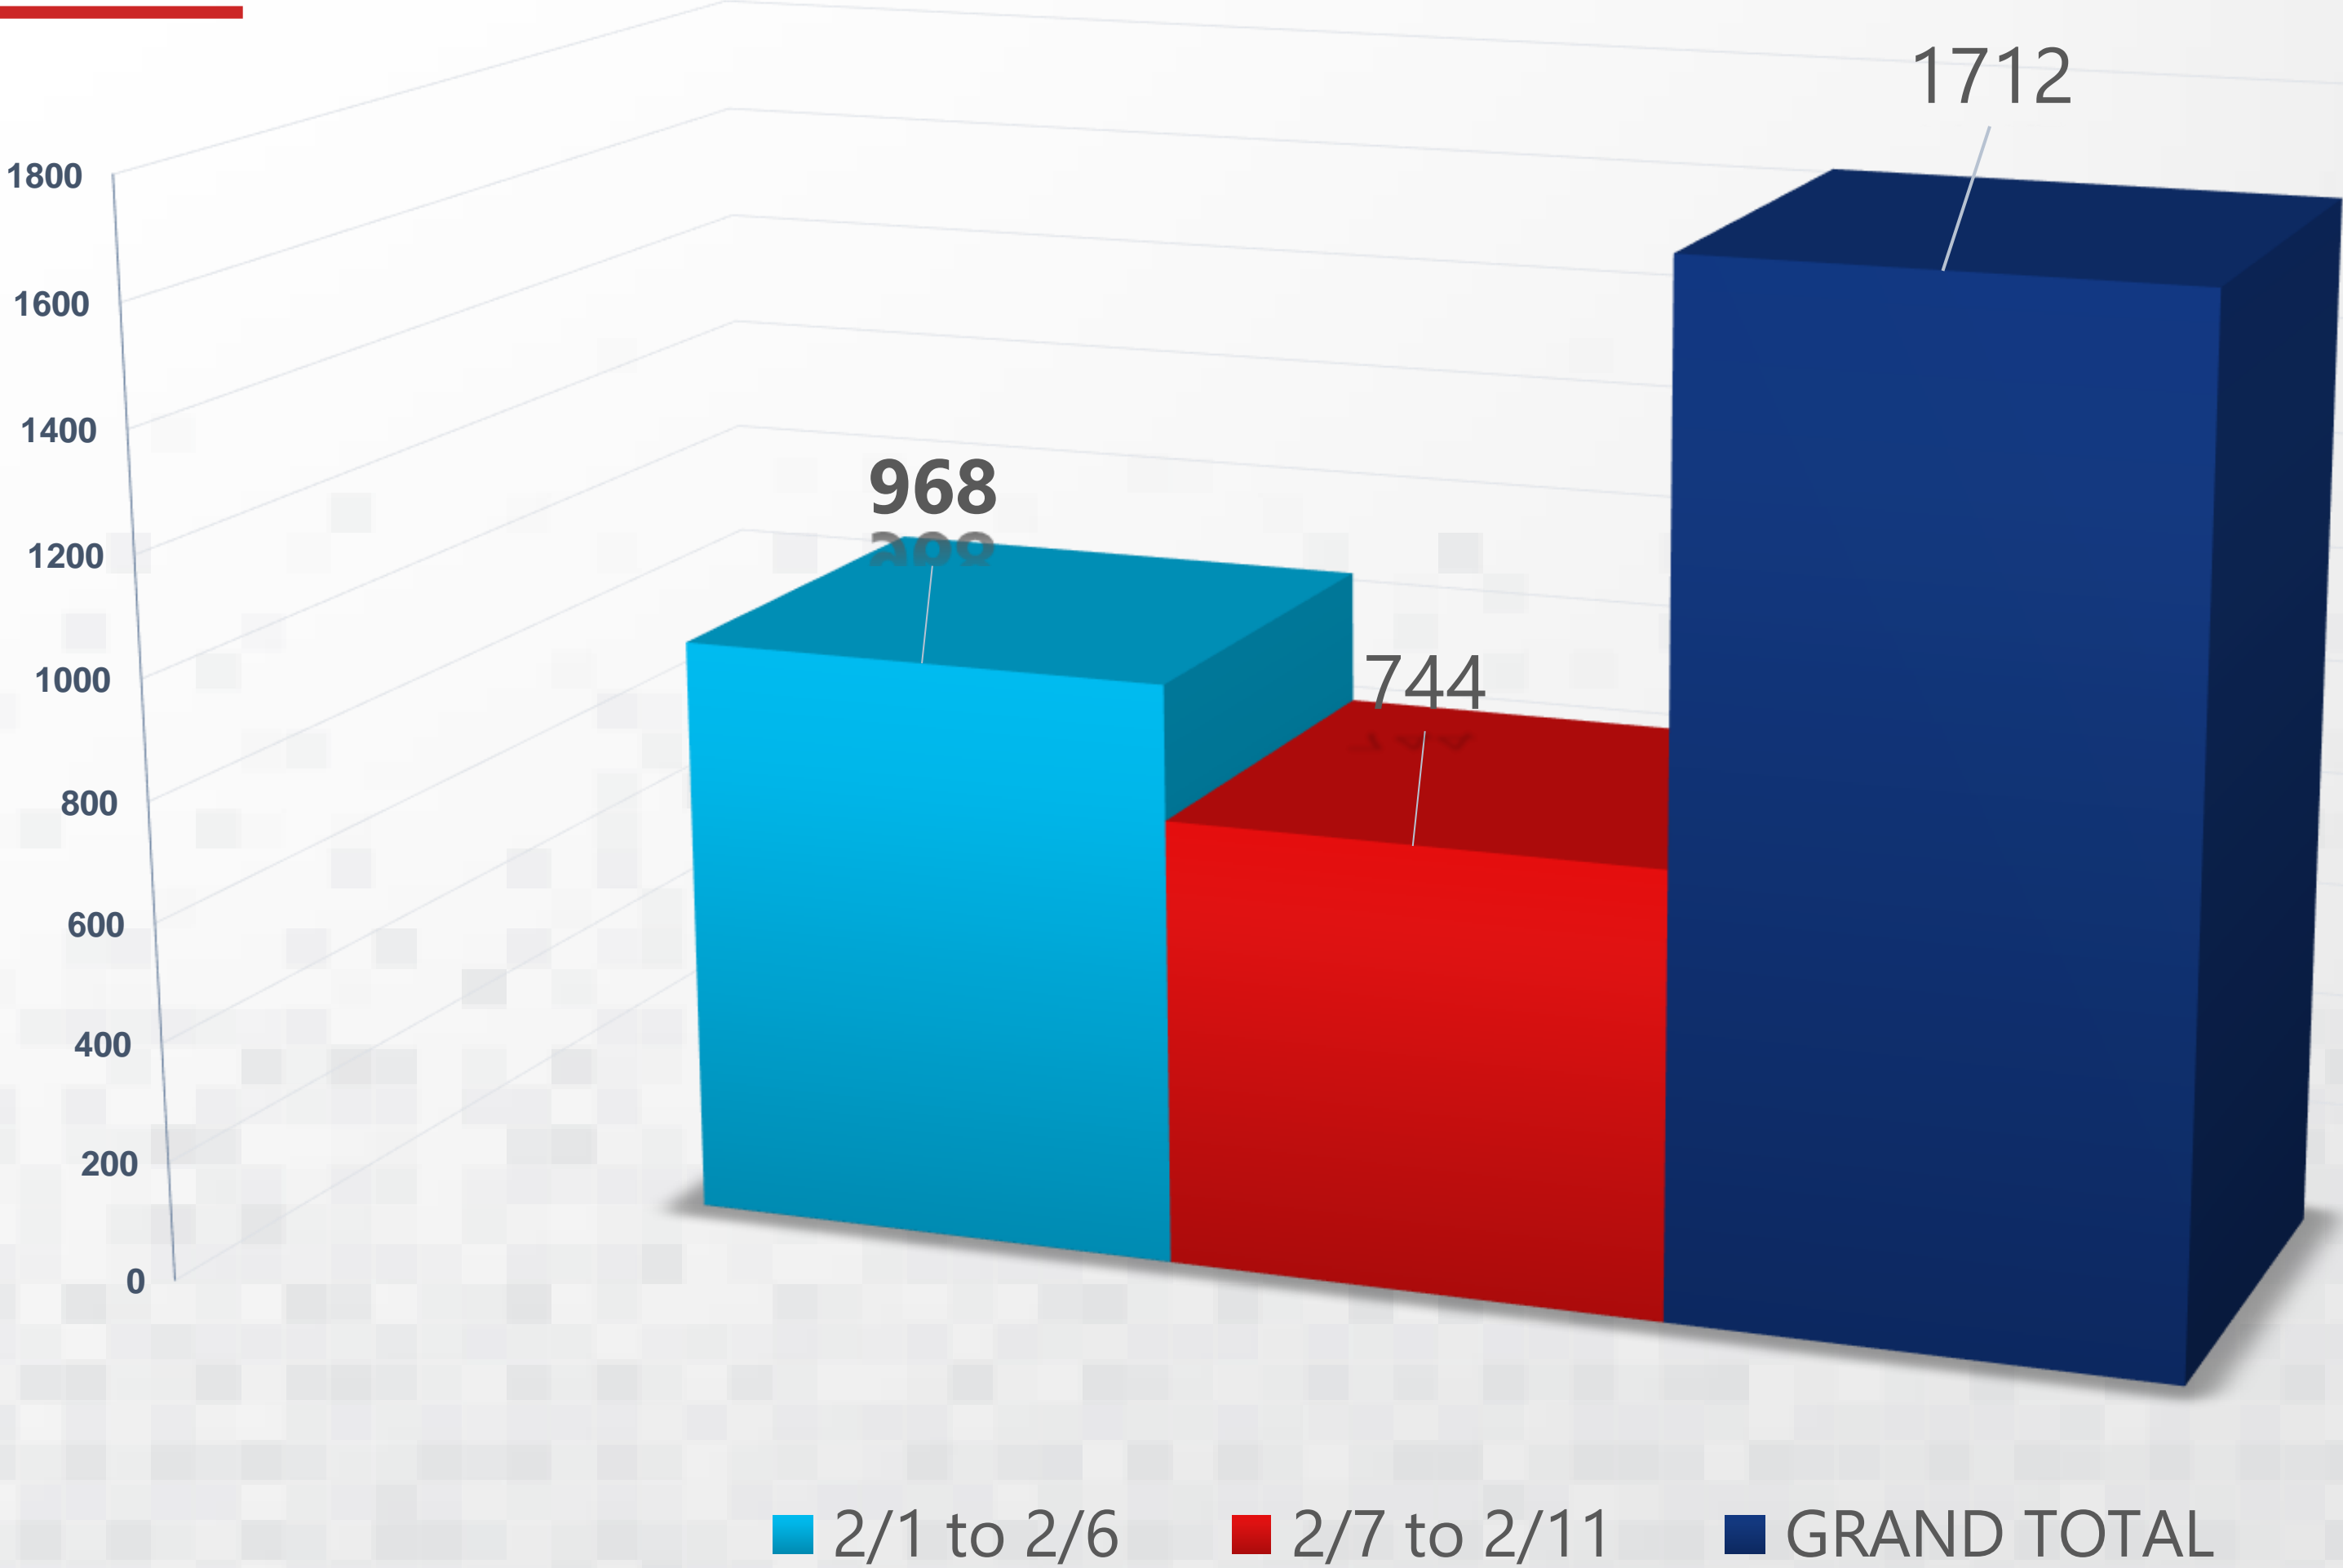

UI CLAIMANTS BY WEEK BORDERPLEX REGION

2/1 to 2/11

Unemployment Insurance Claimant Data

Published February 16, 2021

This report reflects the **Borderplex Region**. Including these 6 counties:

- Brewster
- Culberson
- El Paso
- Hudspeth
- Jeff Davis
- Presidio

UI CLAIMANTS RURAL AREAS

2/1 to 2/11

Unemployment Insurance
Claimant Data

Published February 16, 2021

Of the **1,712 total** Borderplex claimants, **38** are from the rural areas reflected on the data provided.

UI CLAIMANTS BY MONTH

2/1 to 2/11

Unemployment Insurance Claimant Data

Published February 16, 2021

This comparison report reflects the entire Borderplex region, including the following 6 counties:

- Brewster
- Culberson
- El Paso
- Hudspeth
- Jeff Davis
- Presidio

Data up to 2/11

TOP UI CLAIMANTS BY ZIP CODE

2/1 to 2/11

Unemployment Insurance
Claimant Data

Published February 16, 2021