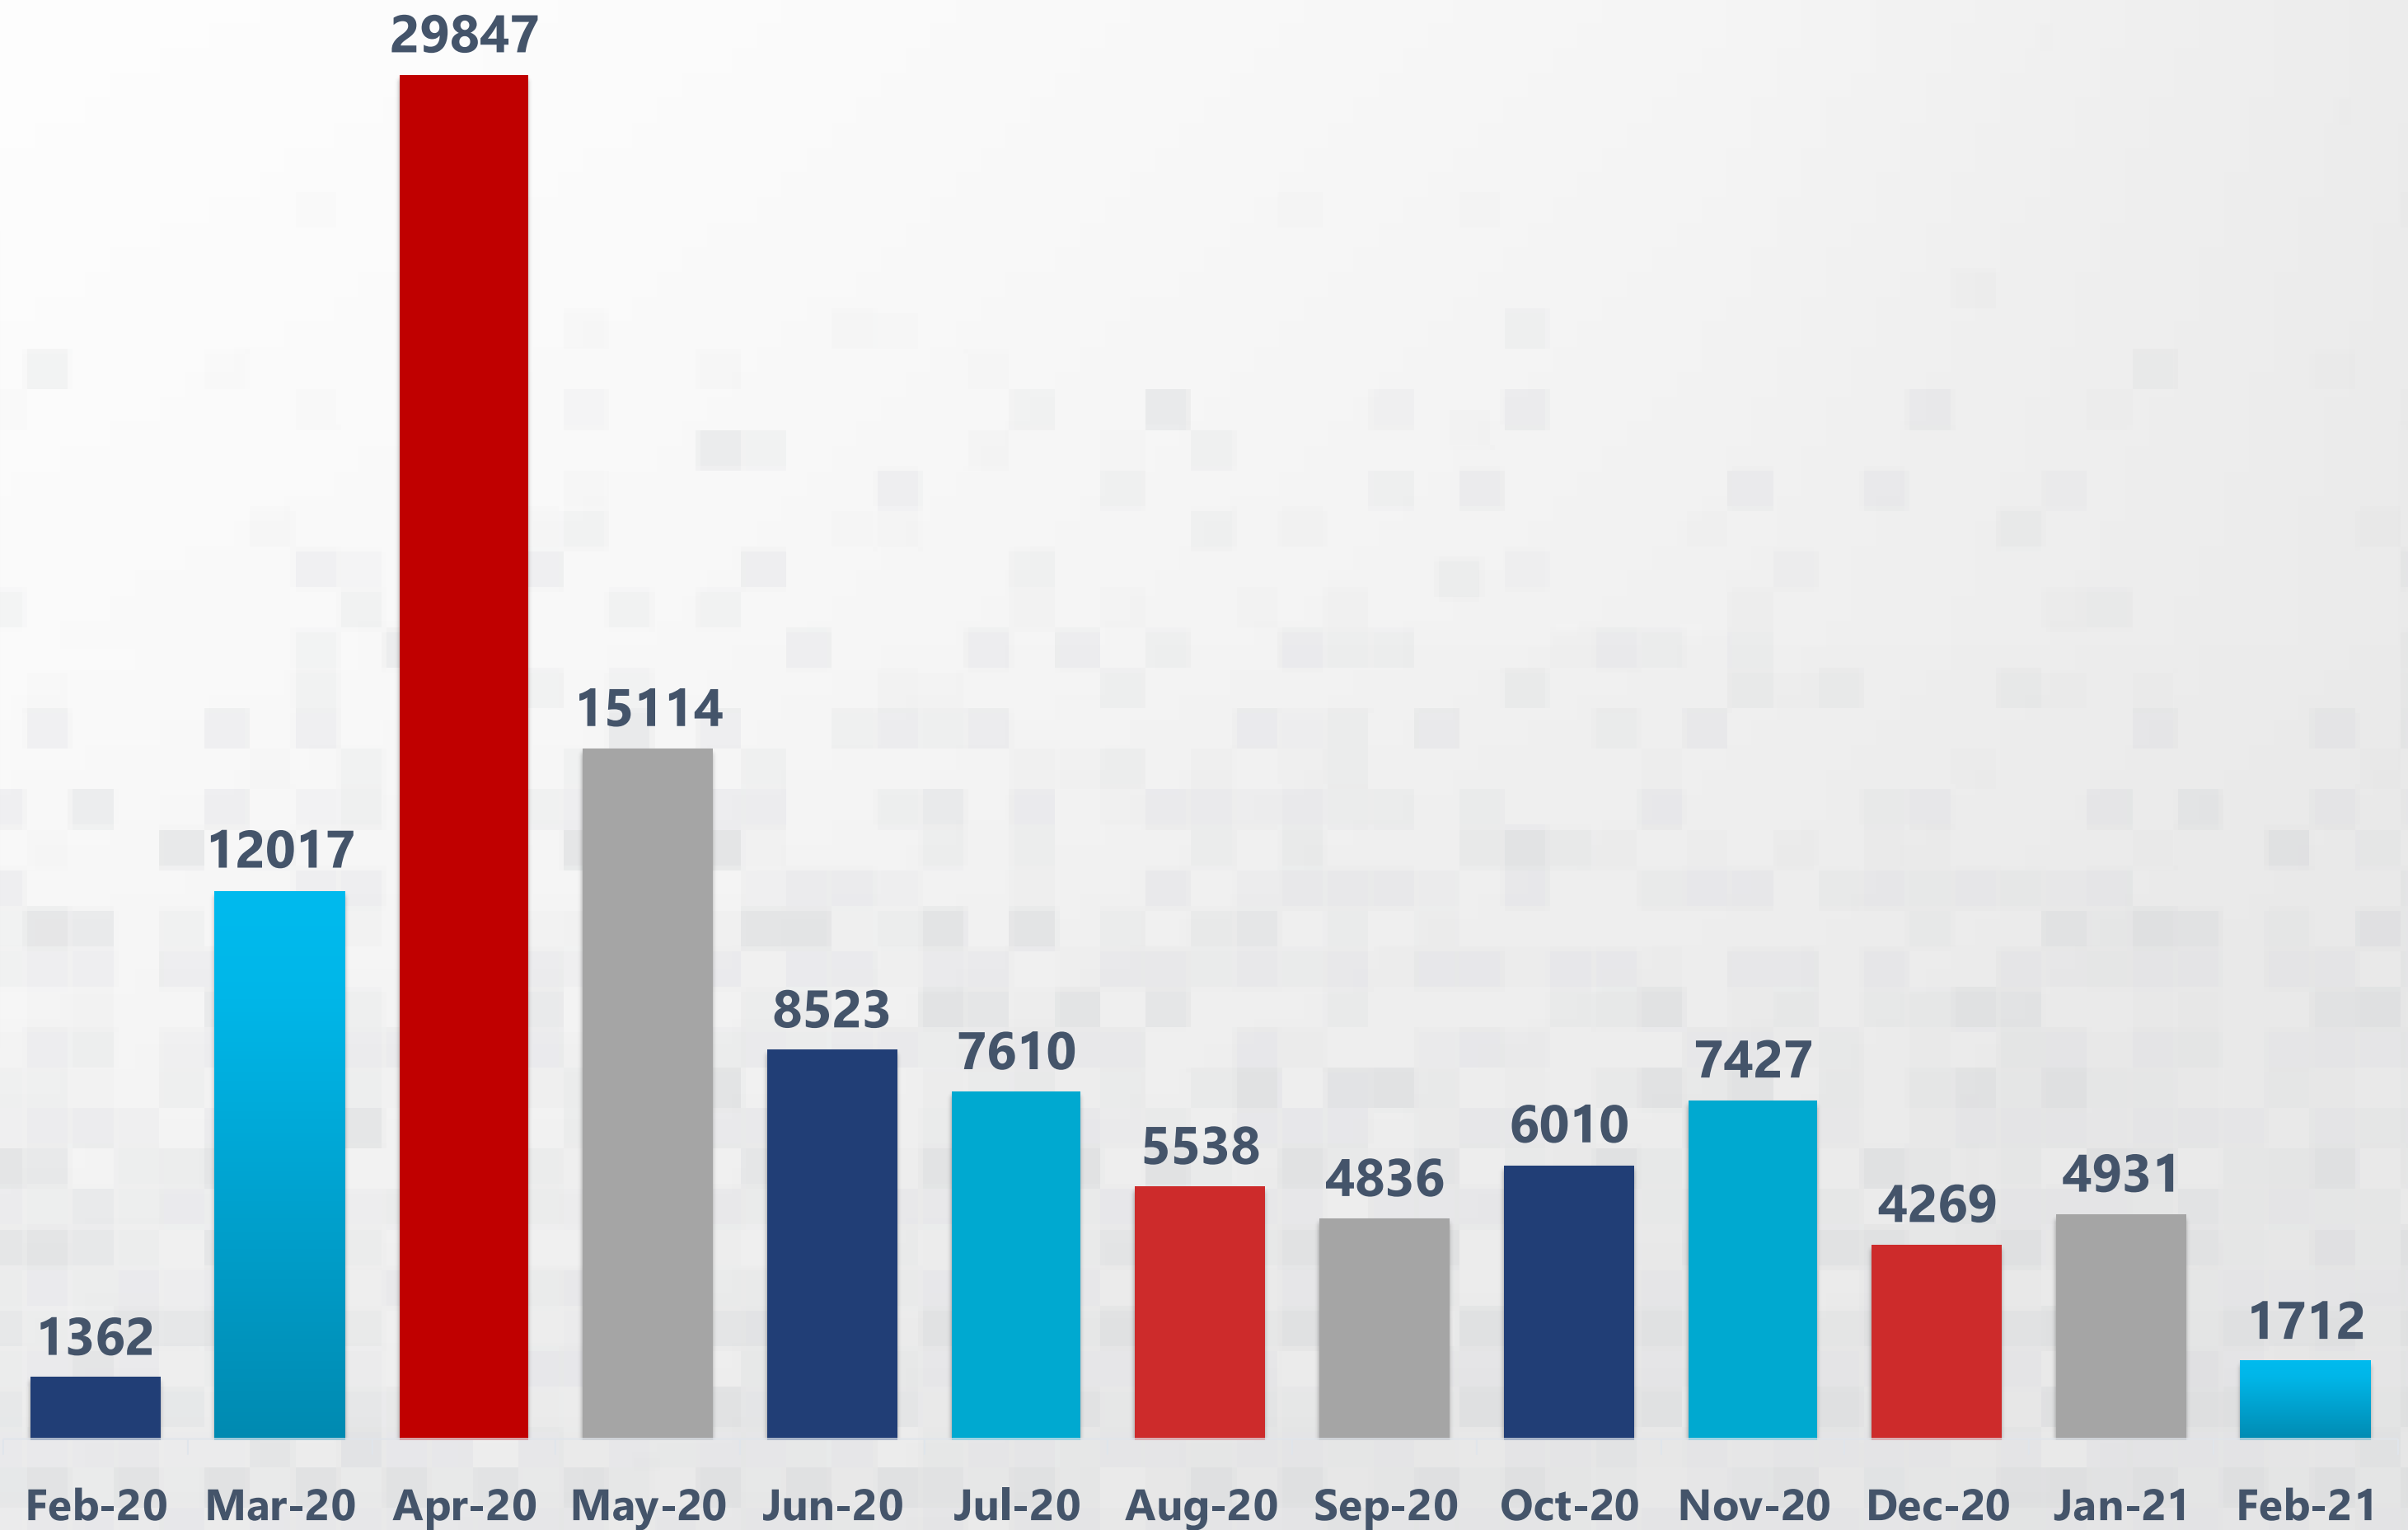

UI CLAIMANTS BY WEEK BORDERPLEX REGION

2/1 to 2/11

Unemployment Insurance Claimant Data

Published February 16, 2021

This report reflects the **Borderplex Region**. Including these 6 counties:

- Brewster
- Culberson
- El Paso
- Hudspeth
- Jeff Davis
- Presidio

UI CLAIMANTS RURAL AREAS

2/1 to 2/11

Unemployment Insurance
Claimant Data

Published February 16, 2021

Of the **1,712 total** Borderplex claimants, **38** are from the rural areas reflected on the data provided.

UI CLAIMANTS BY MONTH

2/1 to 2/11

Unemployment Insurance Claimant Data

Published February 16, 2021

This comparison report reflects the entire Borderplex region, including the following 6 counties:

- Brewster
- Culberson
- El Paso
- Hudspeth
- Jeff Davis
- Presidio

Data up to 2/11

TOP UI CLAIMANTS BY ZIP CODE

2/1 to 2/11

Unemployment Insurance
Claimant Data

Published February 16, 2021