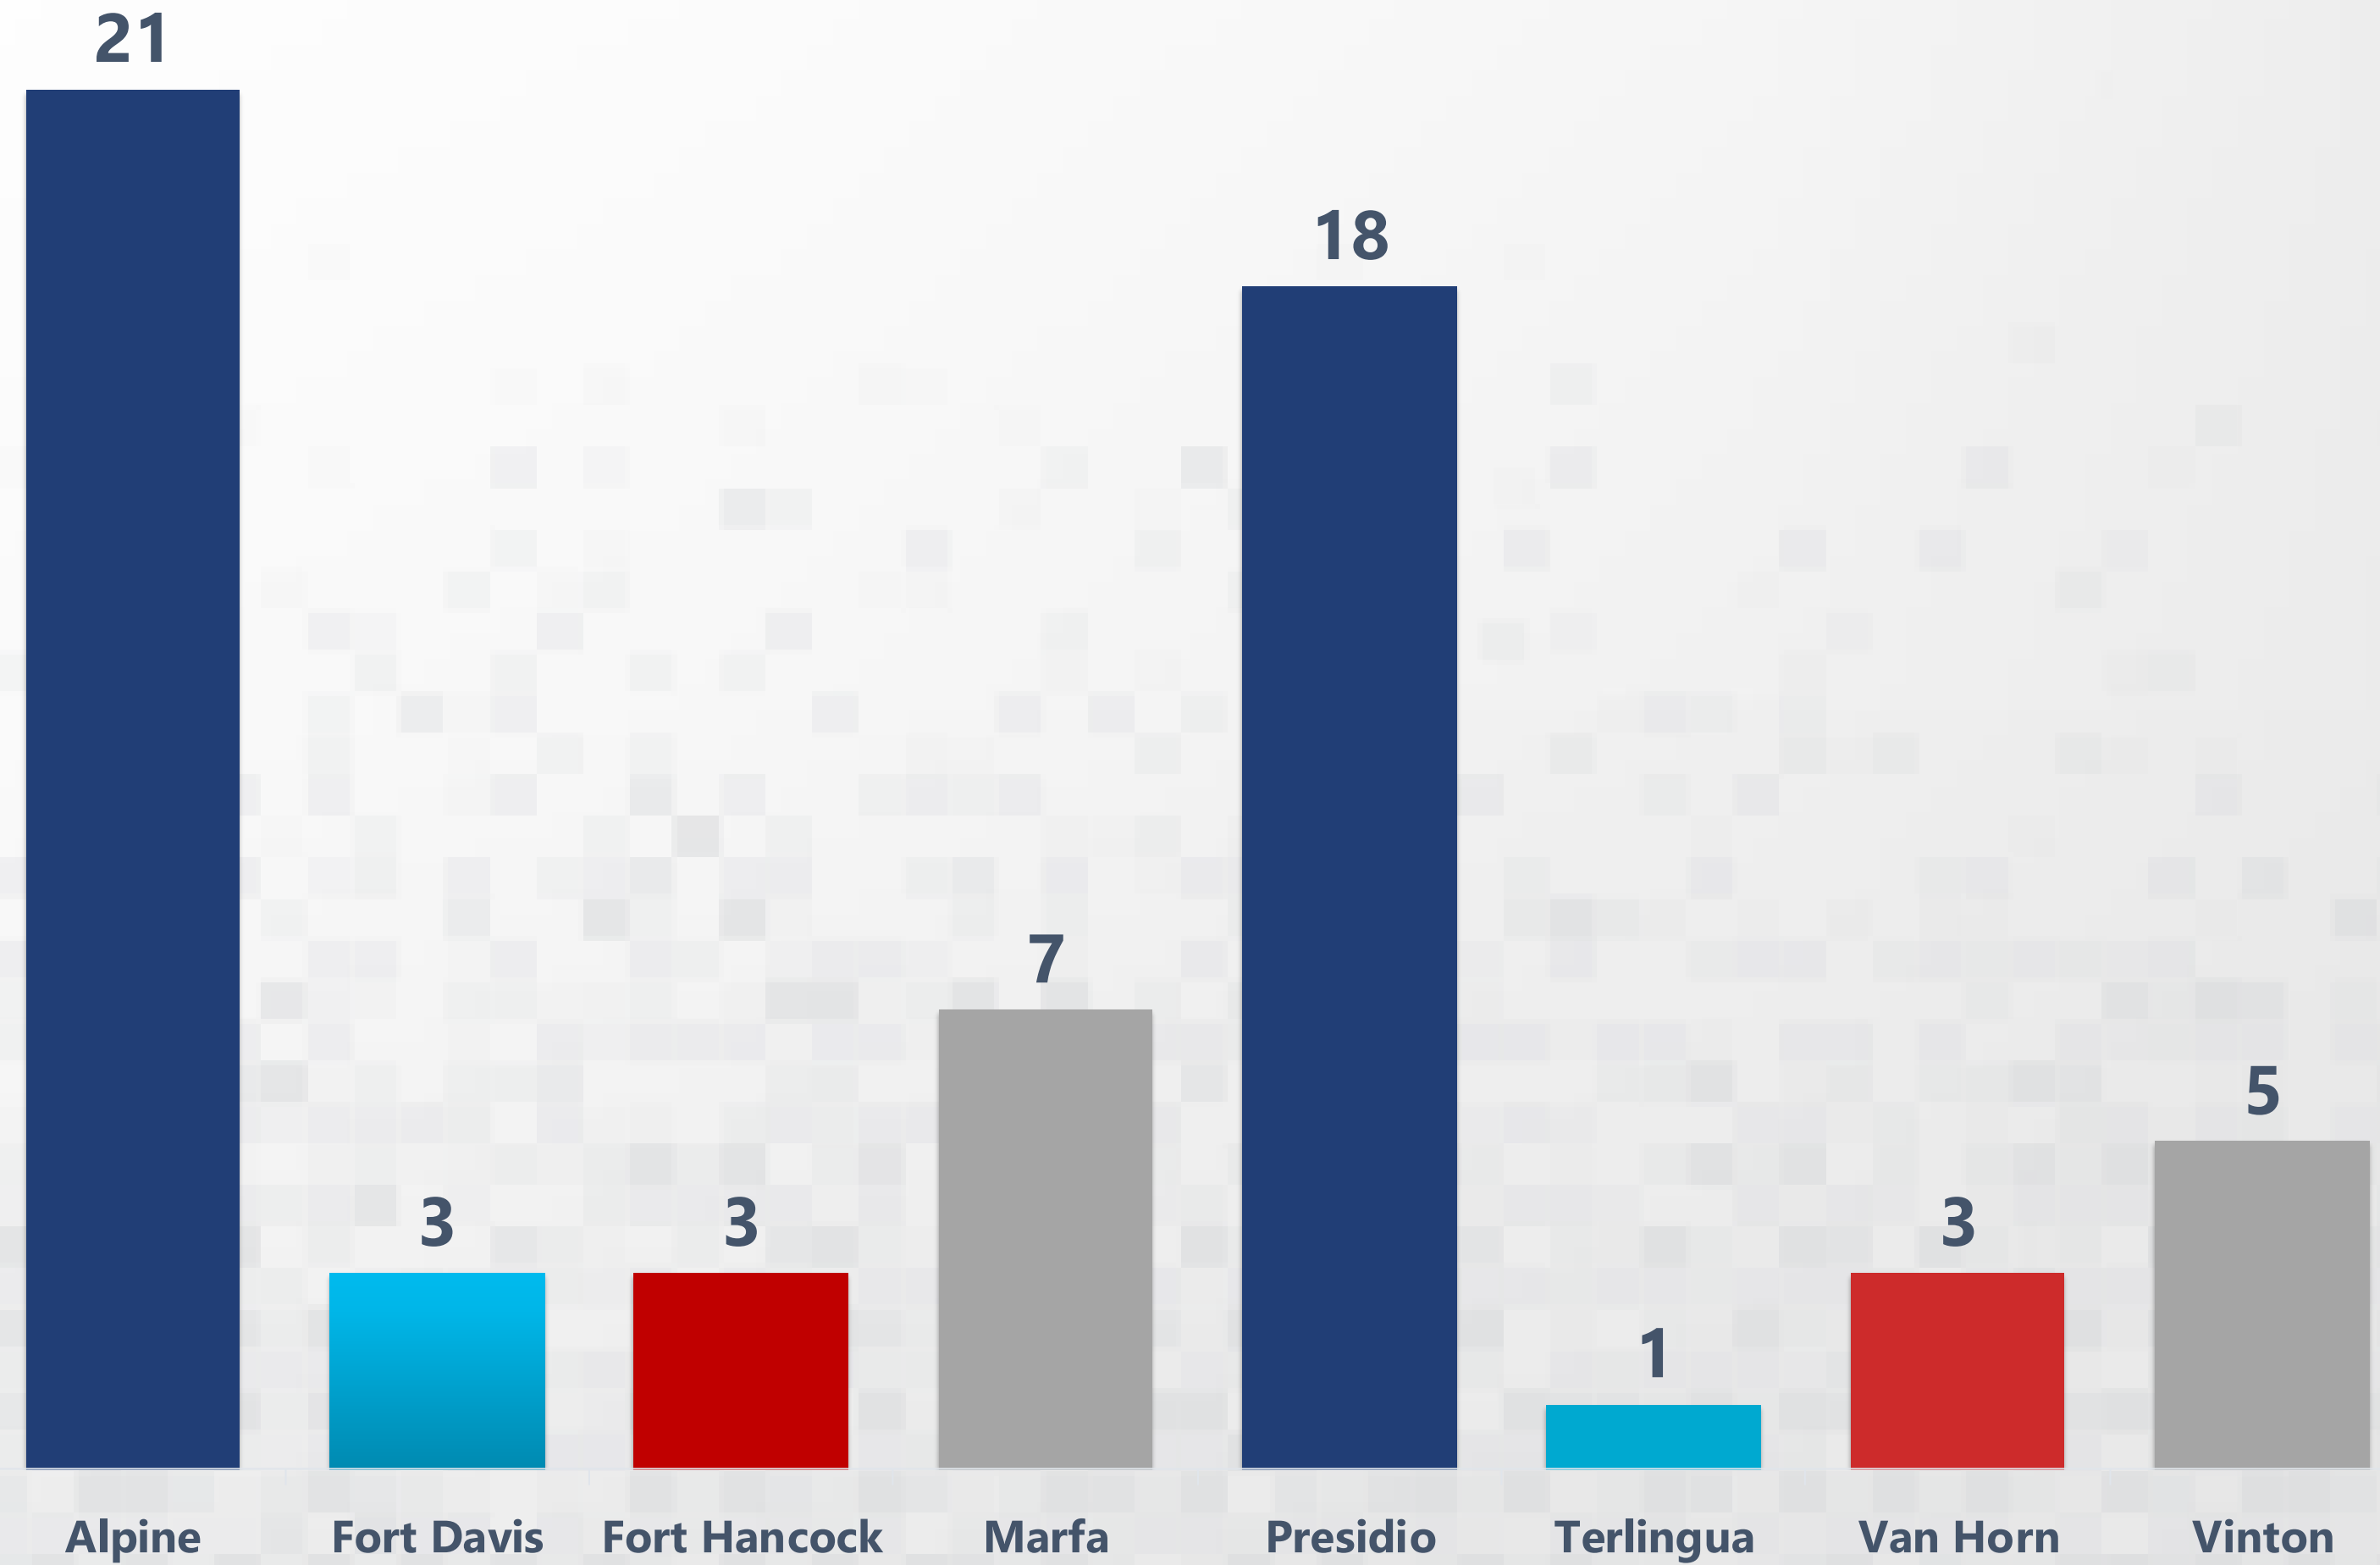

UI CLAIMANTS BY WEEK BORDERPLEX REGION

12/1 to 12/10

Unemployment Insurance Claimant Data

Published December 14, 2020

This report reflects the **Borderplex Region**. Including these 6 counties:

- Brewster
- Culberson
- El Paso
- Hudspeth
- Jeff Davis
- Presidio

UI CLAIMANTS RURAL AREAS

12/1 to 12/10

Unemployment Insurance
Claimant Data

Published December 14, 2020

Of the **1,817 total** Borderplex claimants, **61** are from the rural areas reflected on the data provided.

UI CLAIMANTS BY MONTH

12/1 to 12/10

Unemployment Insurance Claimant Data

Published December 14, 2020

This comparison report reflects the entire Borderplex region, including the following 6 counties:

- Brewster
- Culberson
- El Paso
- Hudspeth
- Jeff Davis
- Presidio