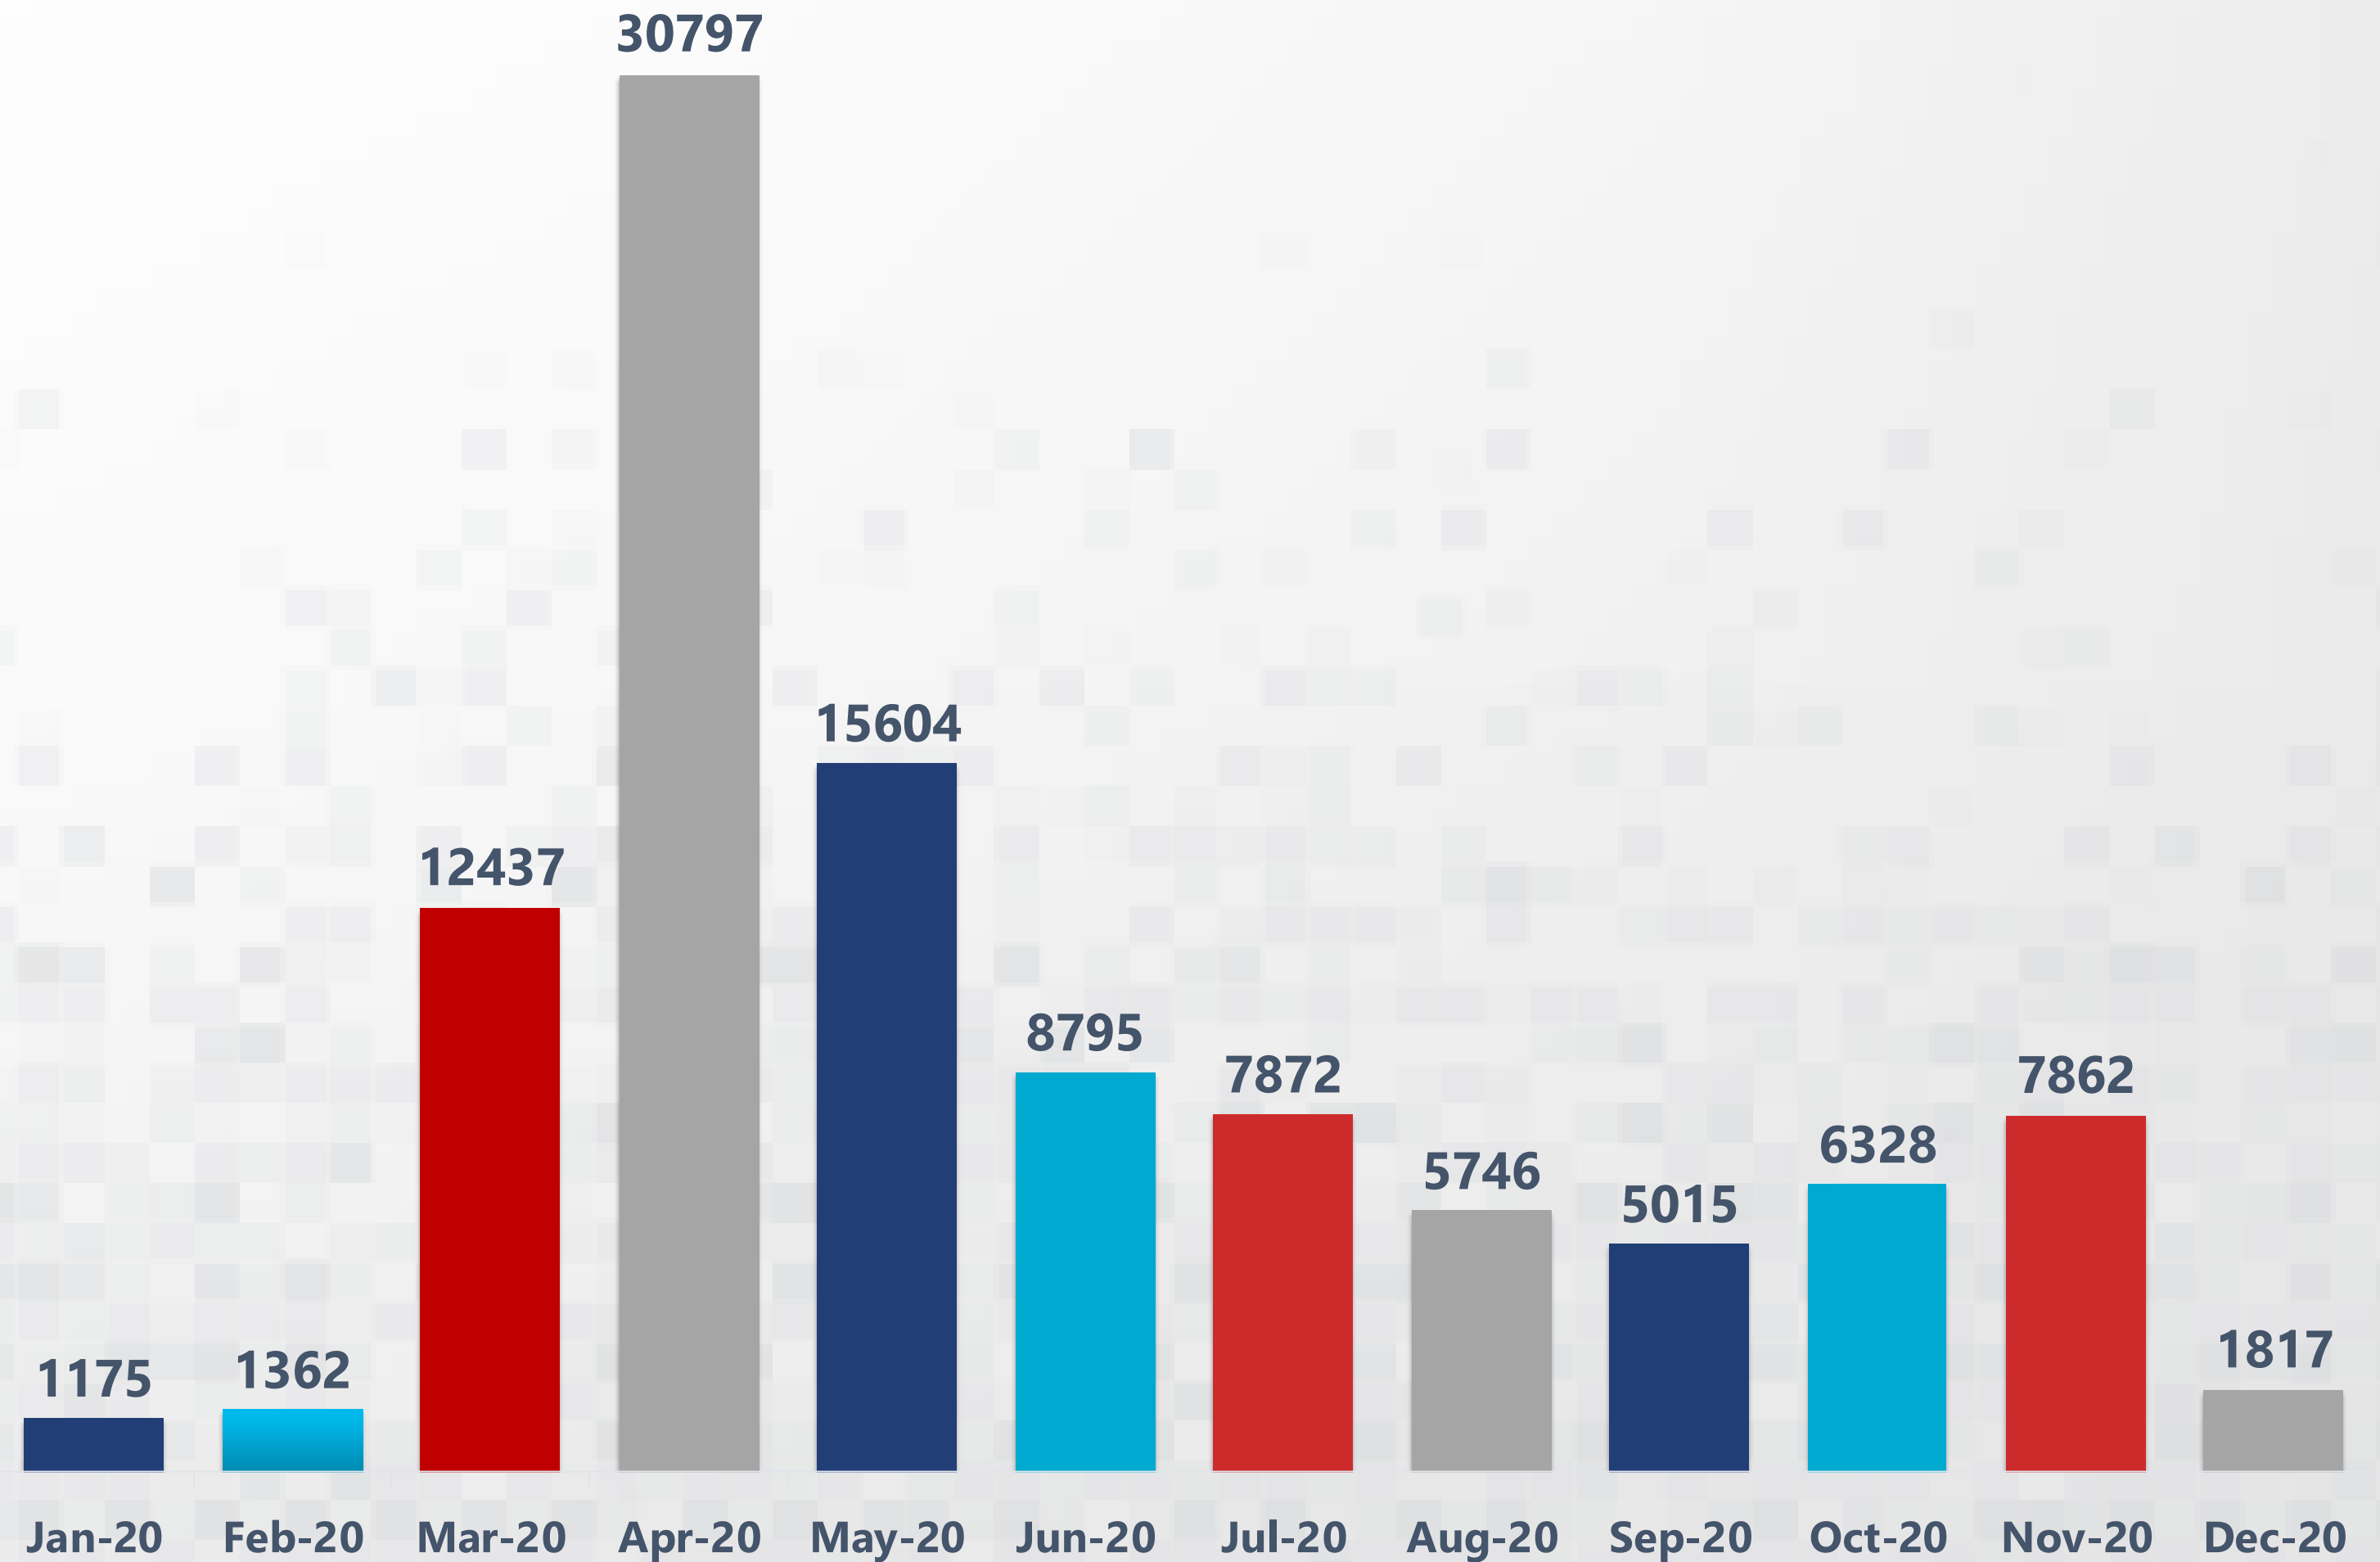

UI CLAIMANTS BY WEEK BORDERPLEX REGION

12/1 to 12/10

Unemployment Insurance Claimant Data

Published December 14, 2020

This report reflects the **Borderplex Region**. Including these 6 counties:

- Brewster
- Culberson
- El Paso
- Hudspeth
- Jeff Davis
- Presidio

UI CLAIMANTS RURAL AREAS

12/1 to 12/10

Unemployment Insurance
Claimant Data

Published December 14, 2020

Of the **1,817 total** Borderplex claimants, **61** are from the rural areas reflected on the data provided.

UI CLAIMANTS BY MONTH

12/1 to 12/10

Unemployment Insurance Claimant Data

Published December 14, 2020

This comparison report reflects the entire Borderplex region, including the following 6 counties:

- Brewster
- Culberson
- El Paso
- Hudspeth
- Jeff Davis
- Presidio

Data up to 12/10

TOP UI CLAIMANTS BY ZIP CODE

12/1 to 12/10

Unemployment Insurance
Claimant Data

Published December 14, 2020