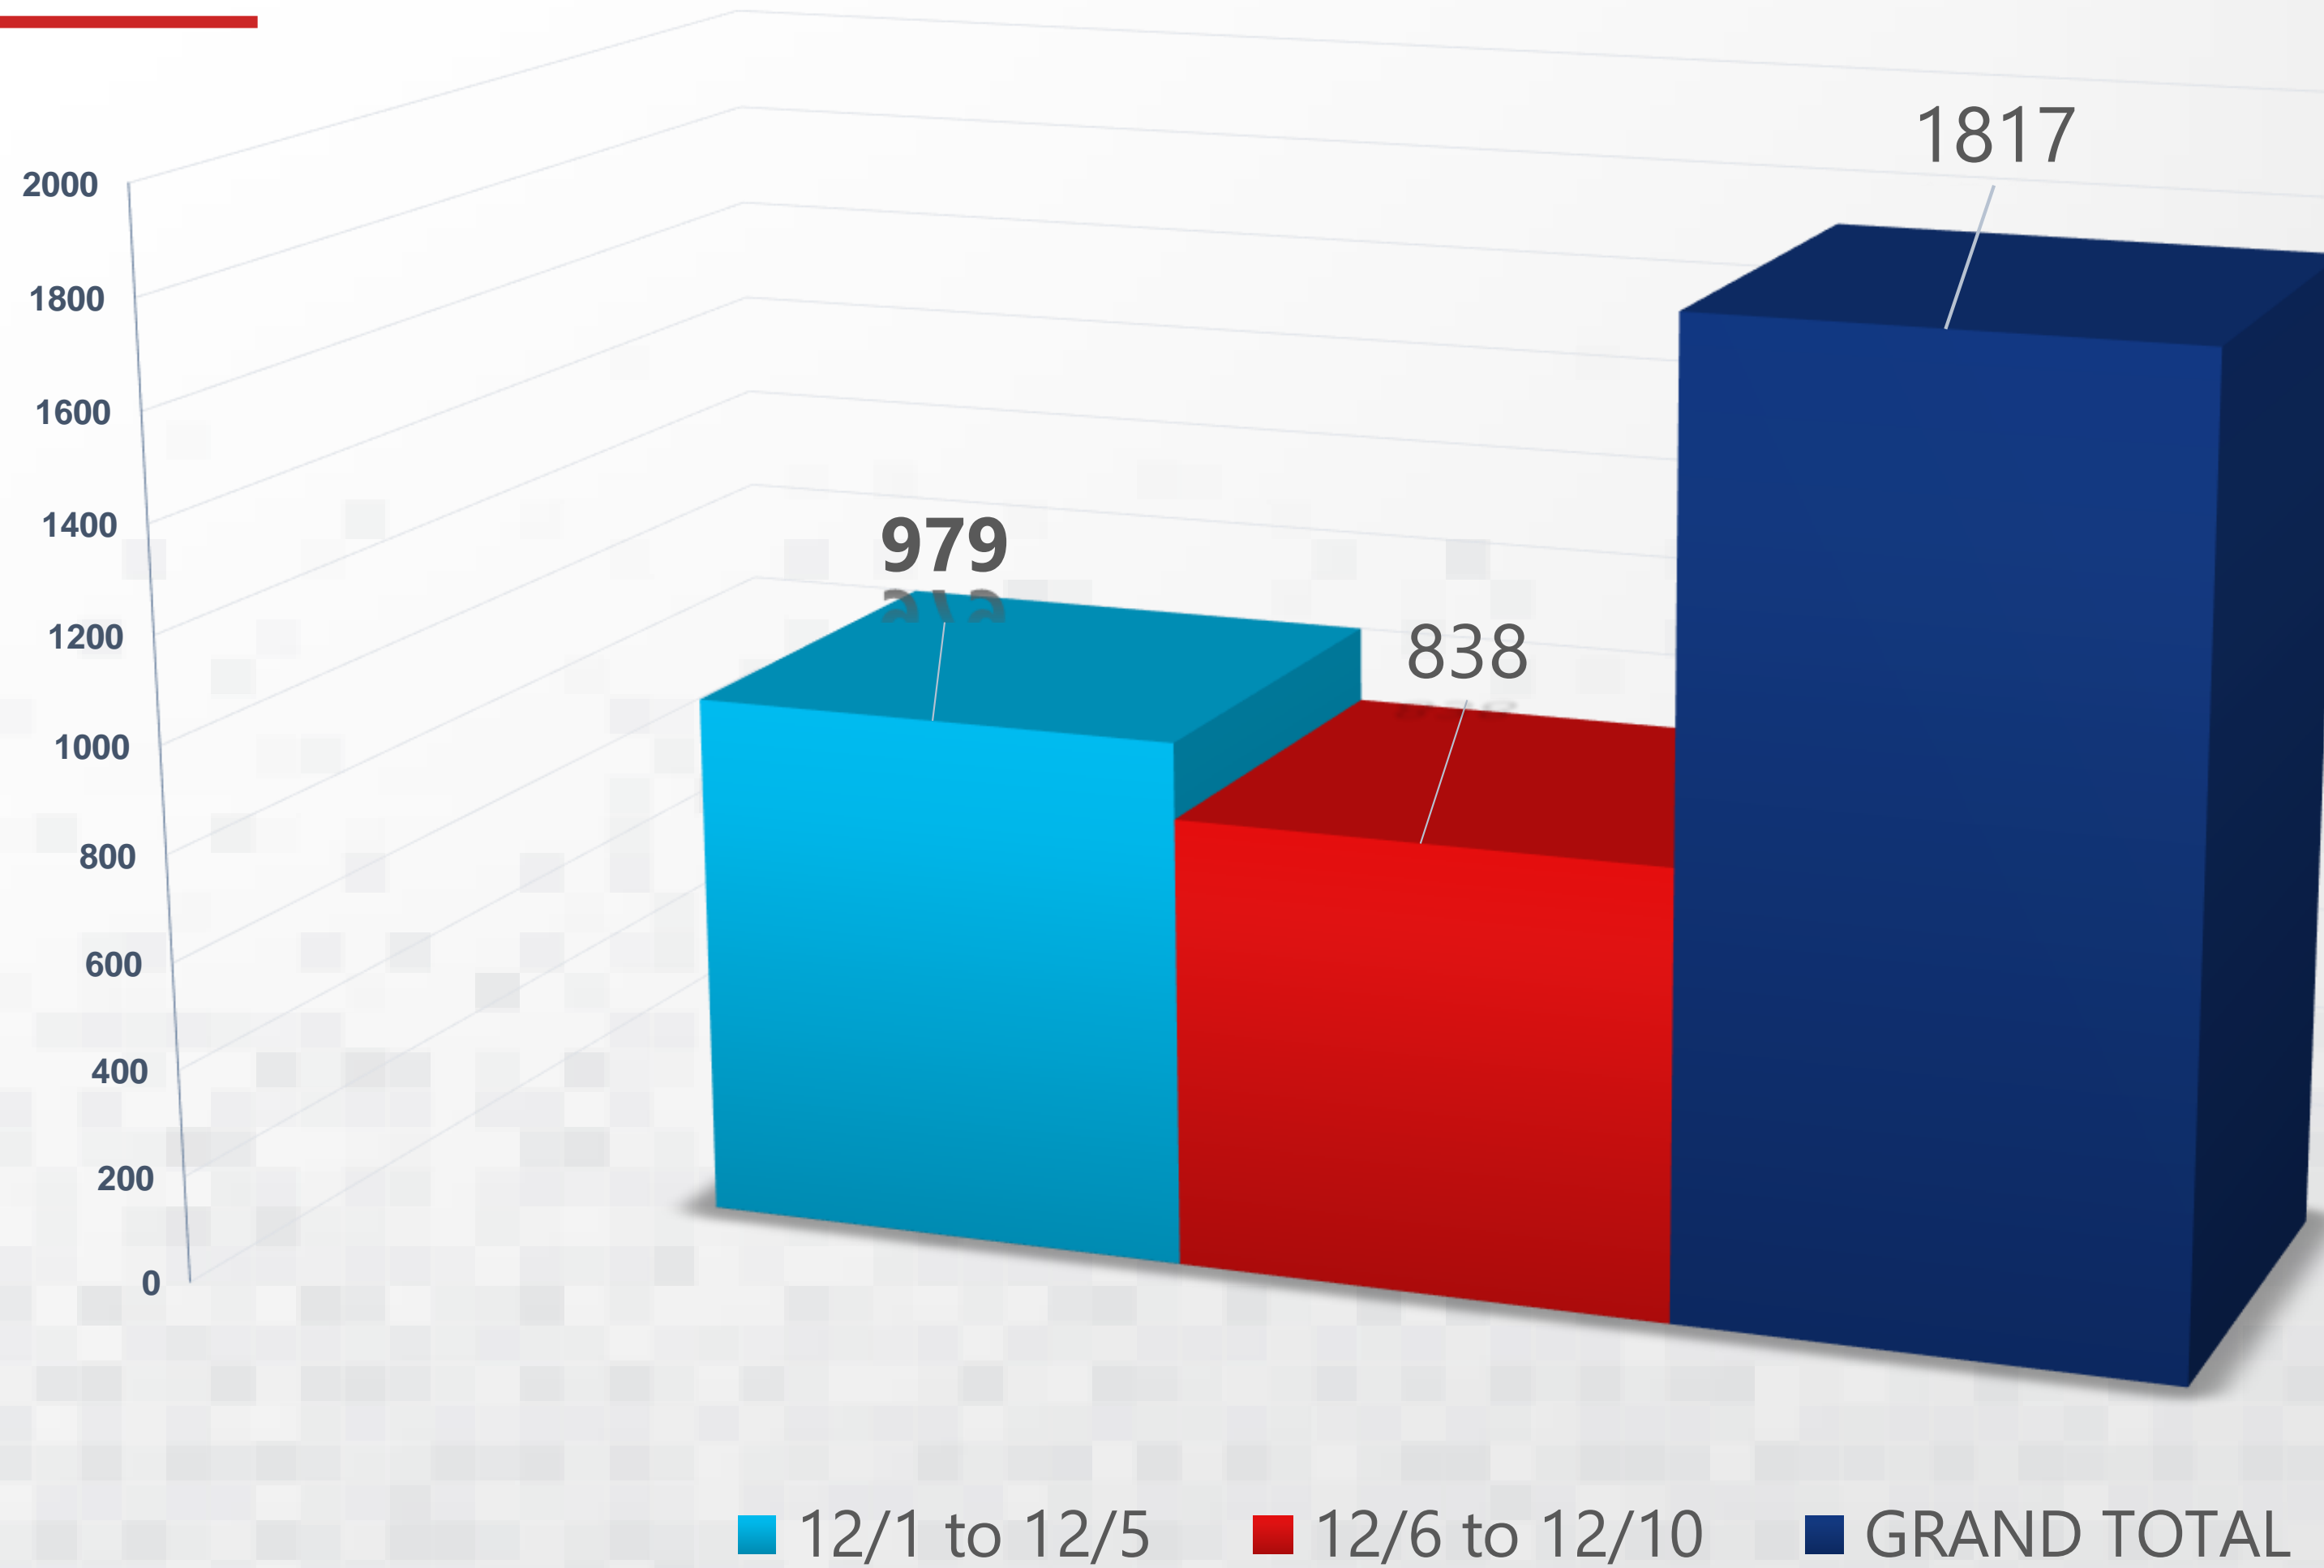

UI CLAIMANTS BY WEEK BORDERPLEX REGION

12/1 to 12/10

Unemployment Insurance Claimant Data

Published December 14, 2020

This report reflects the **Borderplex Region**. Including these 6 counties:

- Brewster
- Culberson
- El Paso
- Hudspeth
- Jeff Davis
- Presidio

UI CLAIMANTS RURAL AREAS

12/1 to 12/10

Unemployment Insurance
Claimant Data

Published December 14, 2020

Of the **1,817 total** Borderplex claimants, **61** are from the rural areas reflected on the data provided.

UI CLAIMANTS BY MONTH

12/1 to 12/10

Unemployment Insurance Claimant Data

Published December 14, 2020

This comparison report reflects the entire Borderplex region, including the following 6 counties:

- Brewster
- Culberson
- El Paso
- Hudspeth
- Jeff Davis
- Presidio

Data up to 12/10

TOP UI CLAIMANTS BY ZIP CODE

12/1 to 12/10

Unemployment Insurance
Claimant Data

Published December 14, 2020