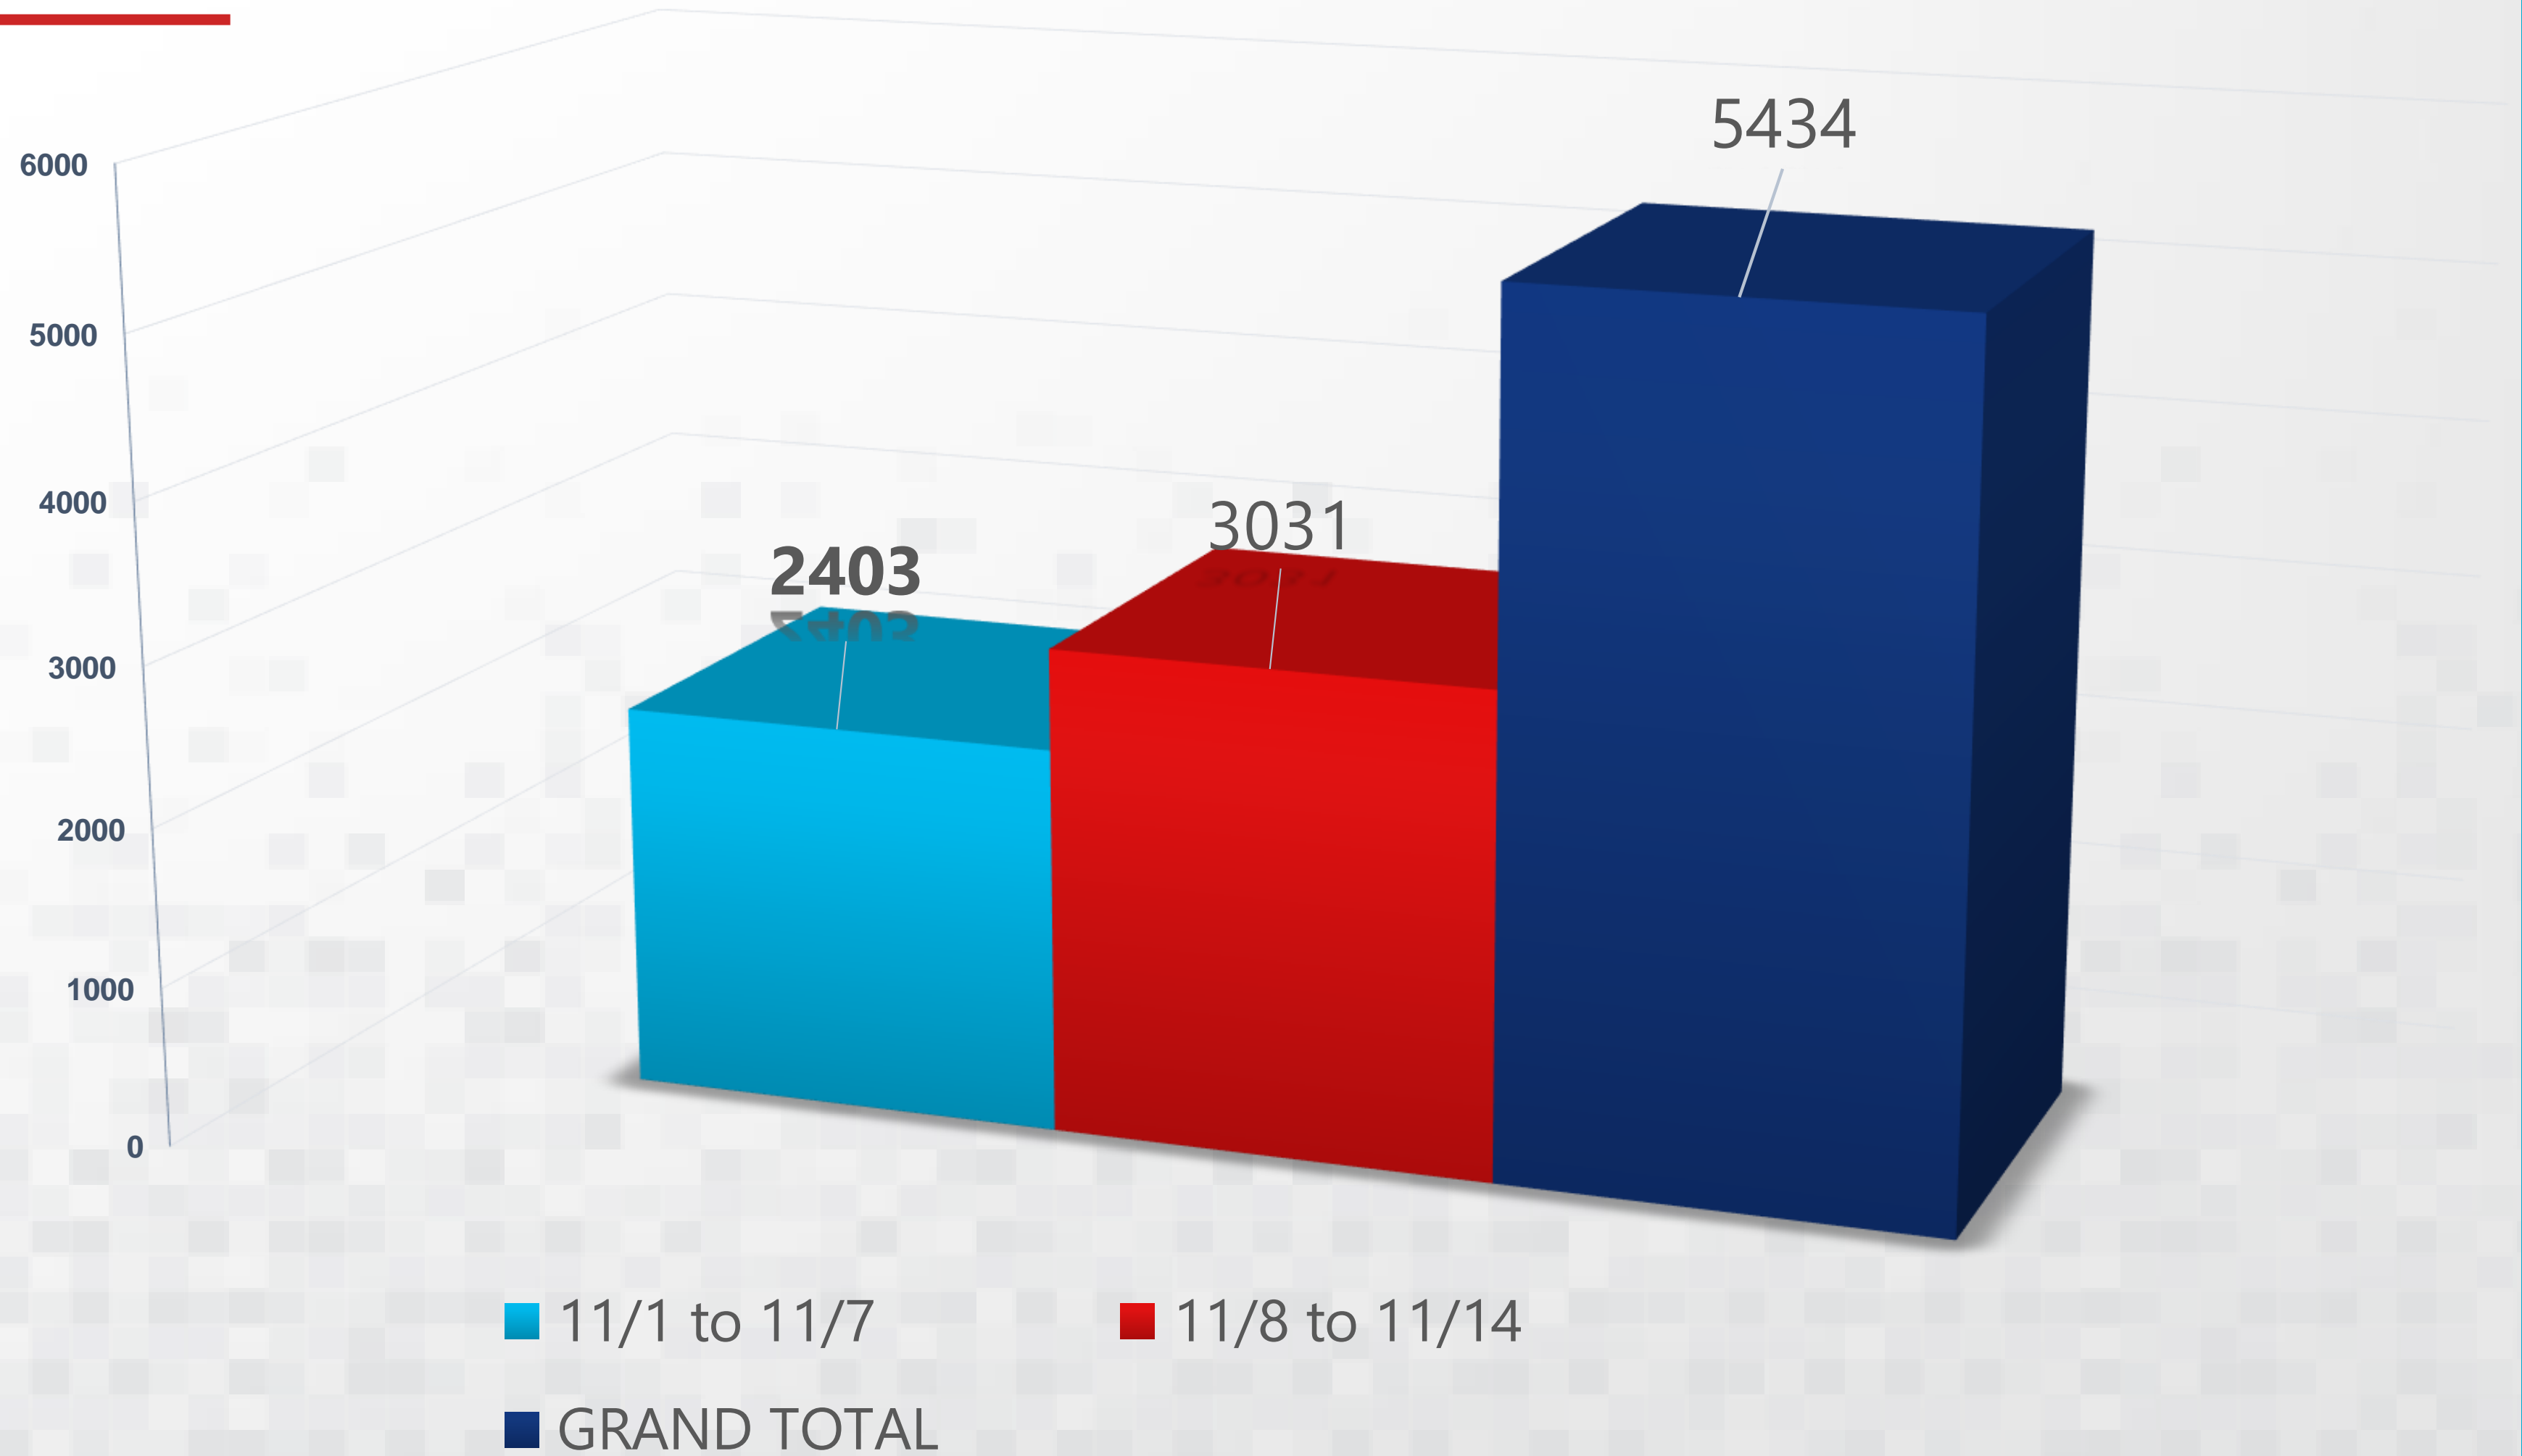

UI CLAIMANTS BY WEEK BORDERPLEX REGION

11/1 to 11/14

Unemployment Insurance Claimant Data

Published November 17, 2020

This report reflects the **Borderplex Region**. Including these 6 counties:

- Brewster
- Culberson
- El Paso
- Hudspeth
- Jeff Davis
- Presidio

UI CLAIMANTS RURAL AREAS

11/1 to 11/14

Unemployment Insurance
Claimant Data

Published November 17, 2020

Of the 5,434 total Borderplex claimants, 69 are from the rural areas reflected on the data provided.

UI CLAIMANTS BY MONTH

11/1 to 11/14

This comparison report reflects the entire Borderplex region, including the following 6 counties:

- Brewster
- Culberson
- El Paso
- Hudspeth
- Jeff Davis
- Presidio

Data up to 9/17