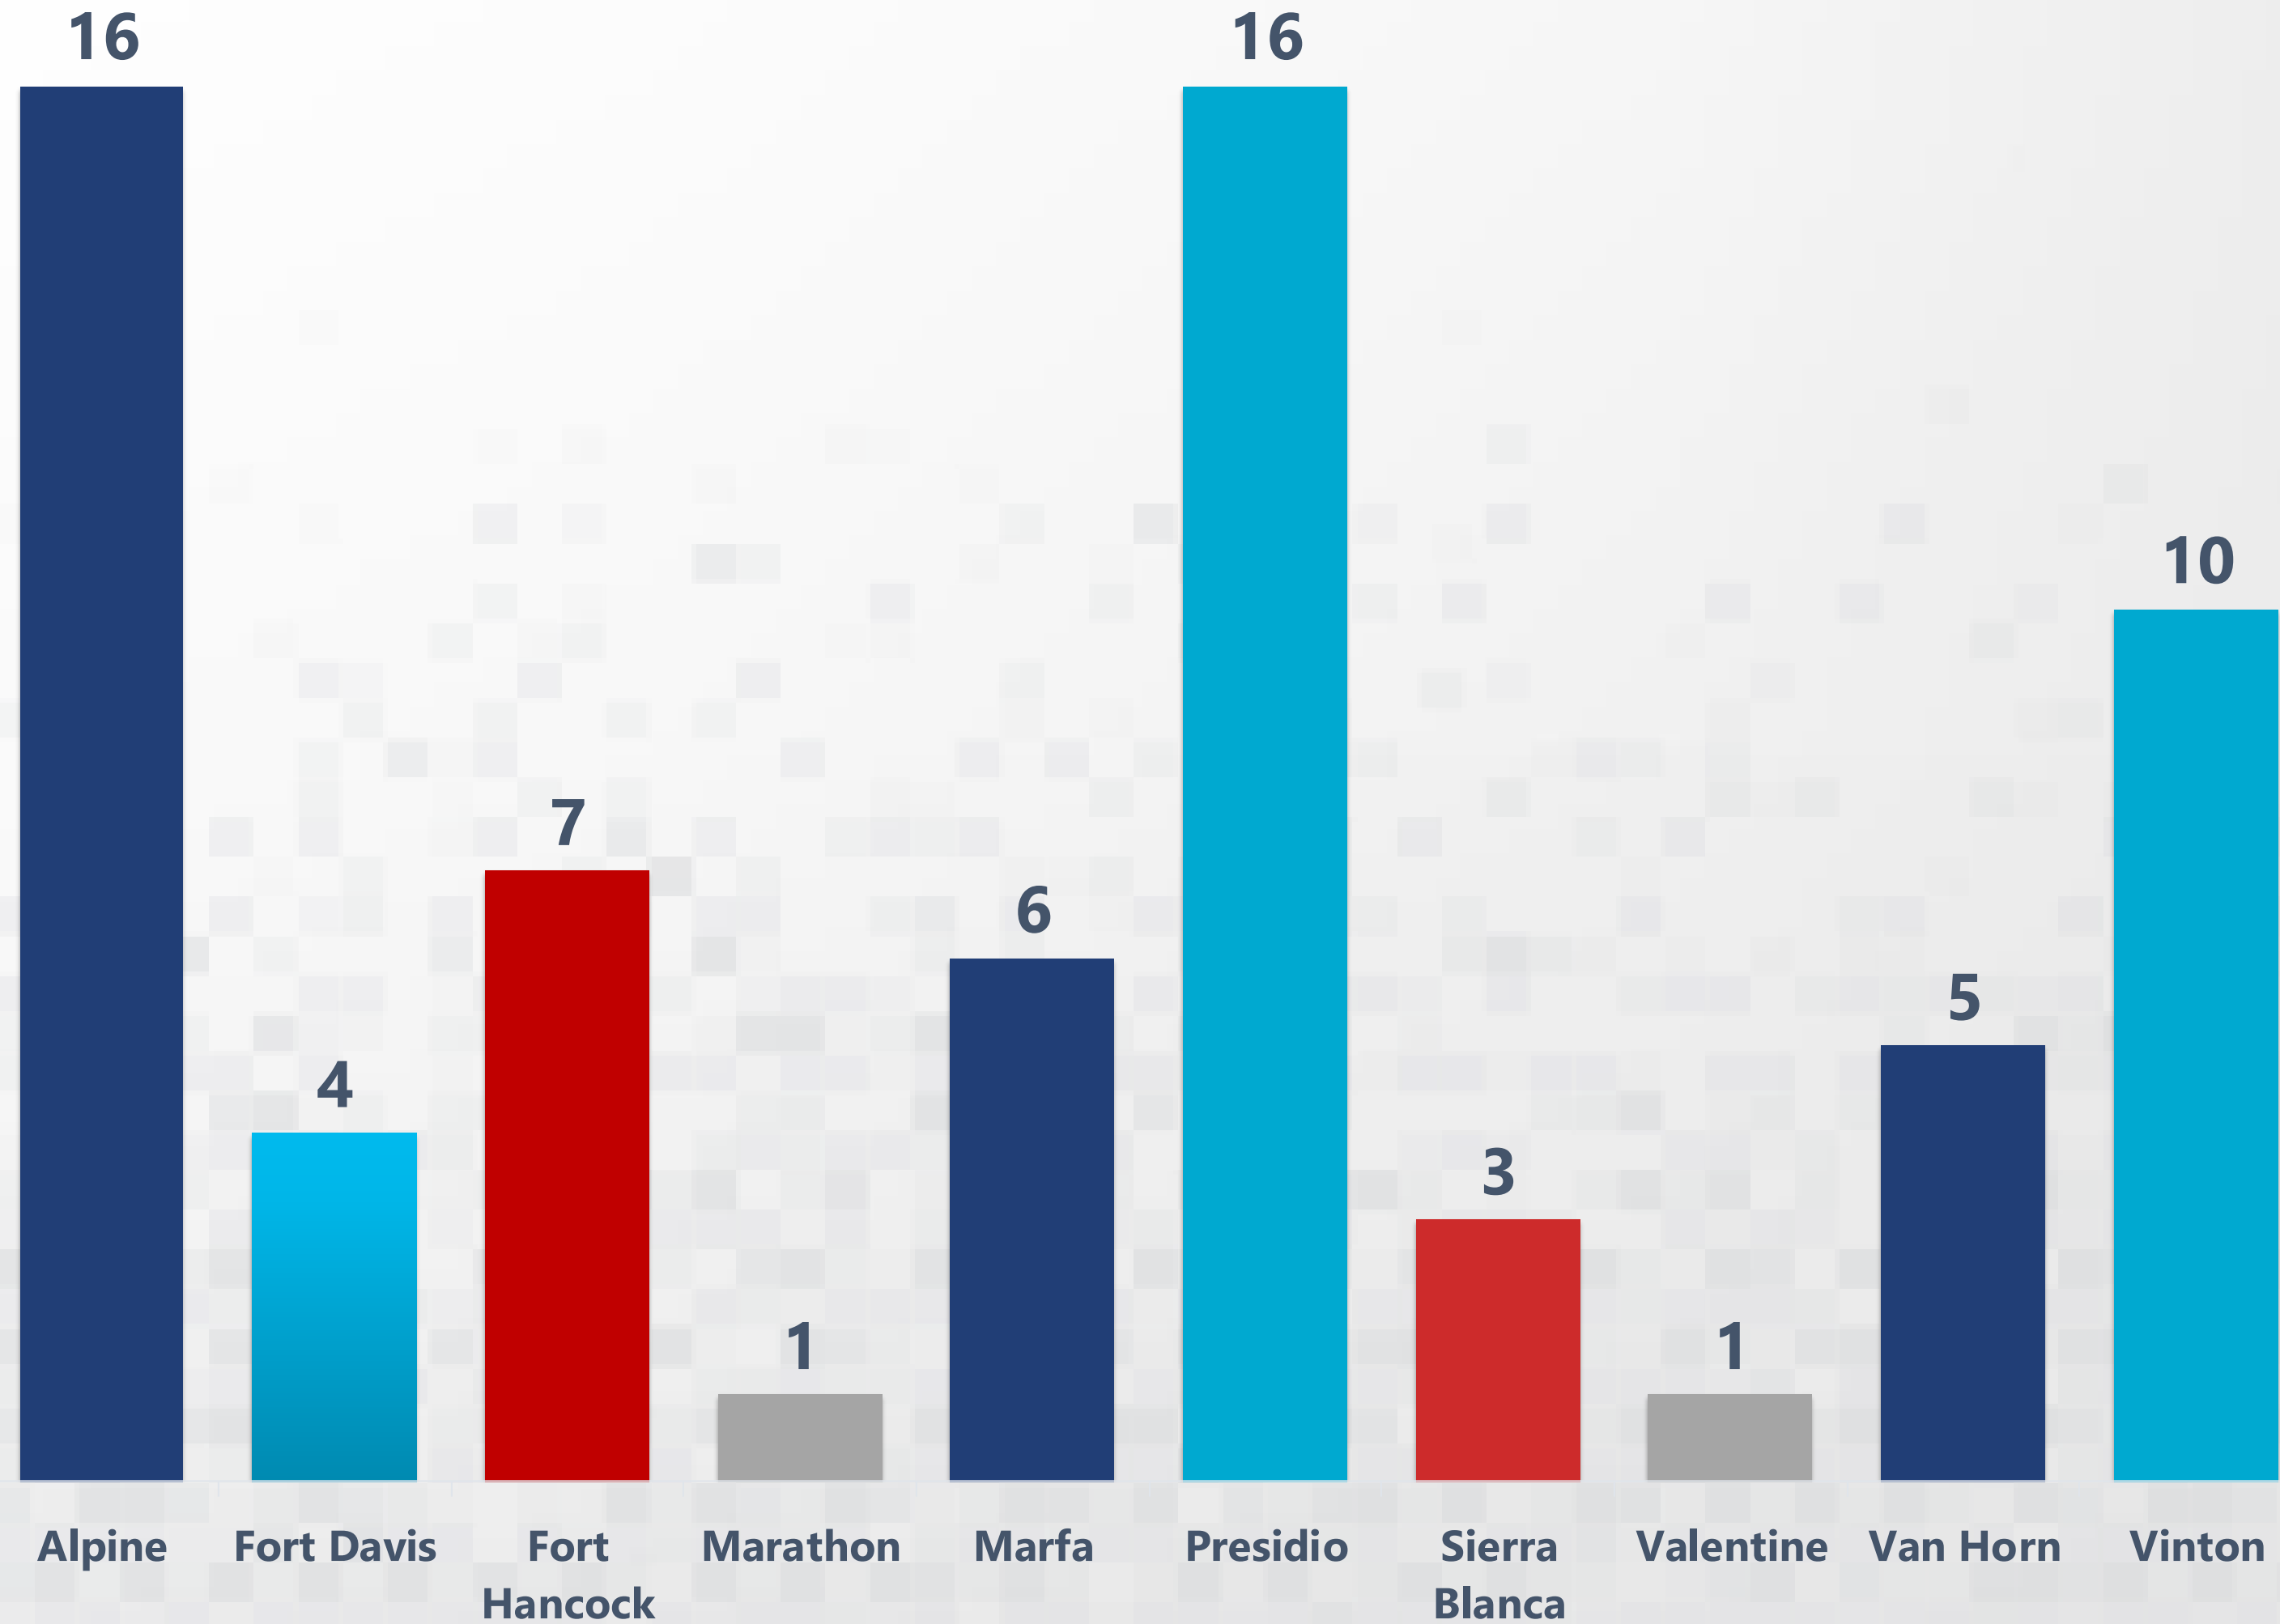

UI CLAIMANTS BY WEEK BORDERPLEX REGION

11/1 to 11/14

Unemployment Insurance Claimant Data

Published November 17, 2020

This report reflects the **Borderplex Region**. Including these 6 counties:

- Brewster
- Culberson
- El Paso
- Hudspeth
- Jeff Davis
- Presidio

UI CLAIMANTS RURAL AREAS

11/1 to 11/14

Unemployment Insurance
Claimant Data

Published November 17, 2020

Of the 5,434 total Borderplex claimants, 69 are from the rural areas reflected on the data provided.

UI CLAIMANTS BY MONTH

11/1 to 11/14

This comparison report reflects the entire Borderplex region, including the following 6 counties:

- Brewster
- Culberson
- El Paso
- Hudspeth
- Jeff Davis
- Presidio

Data up to 9/17