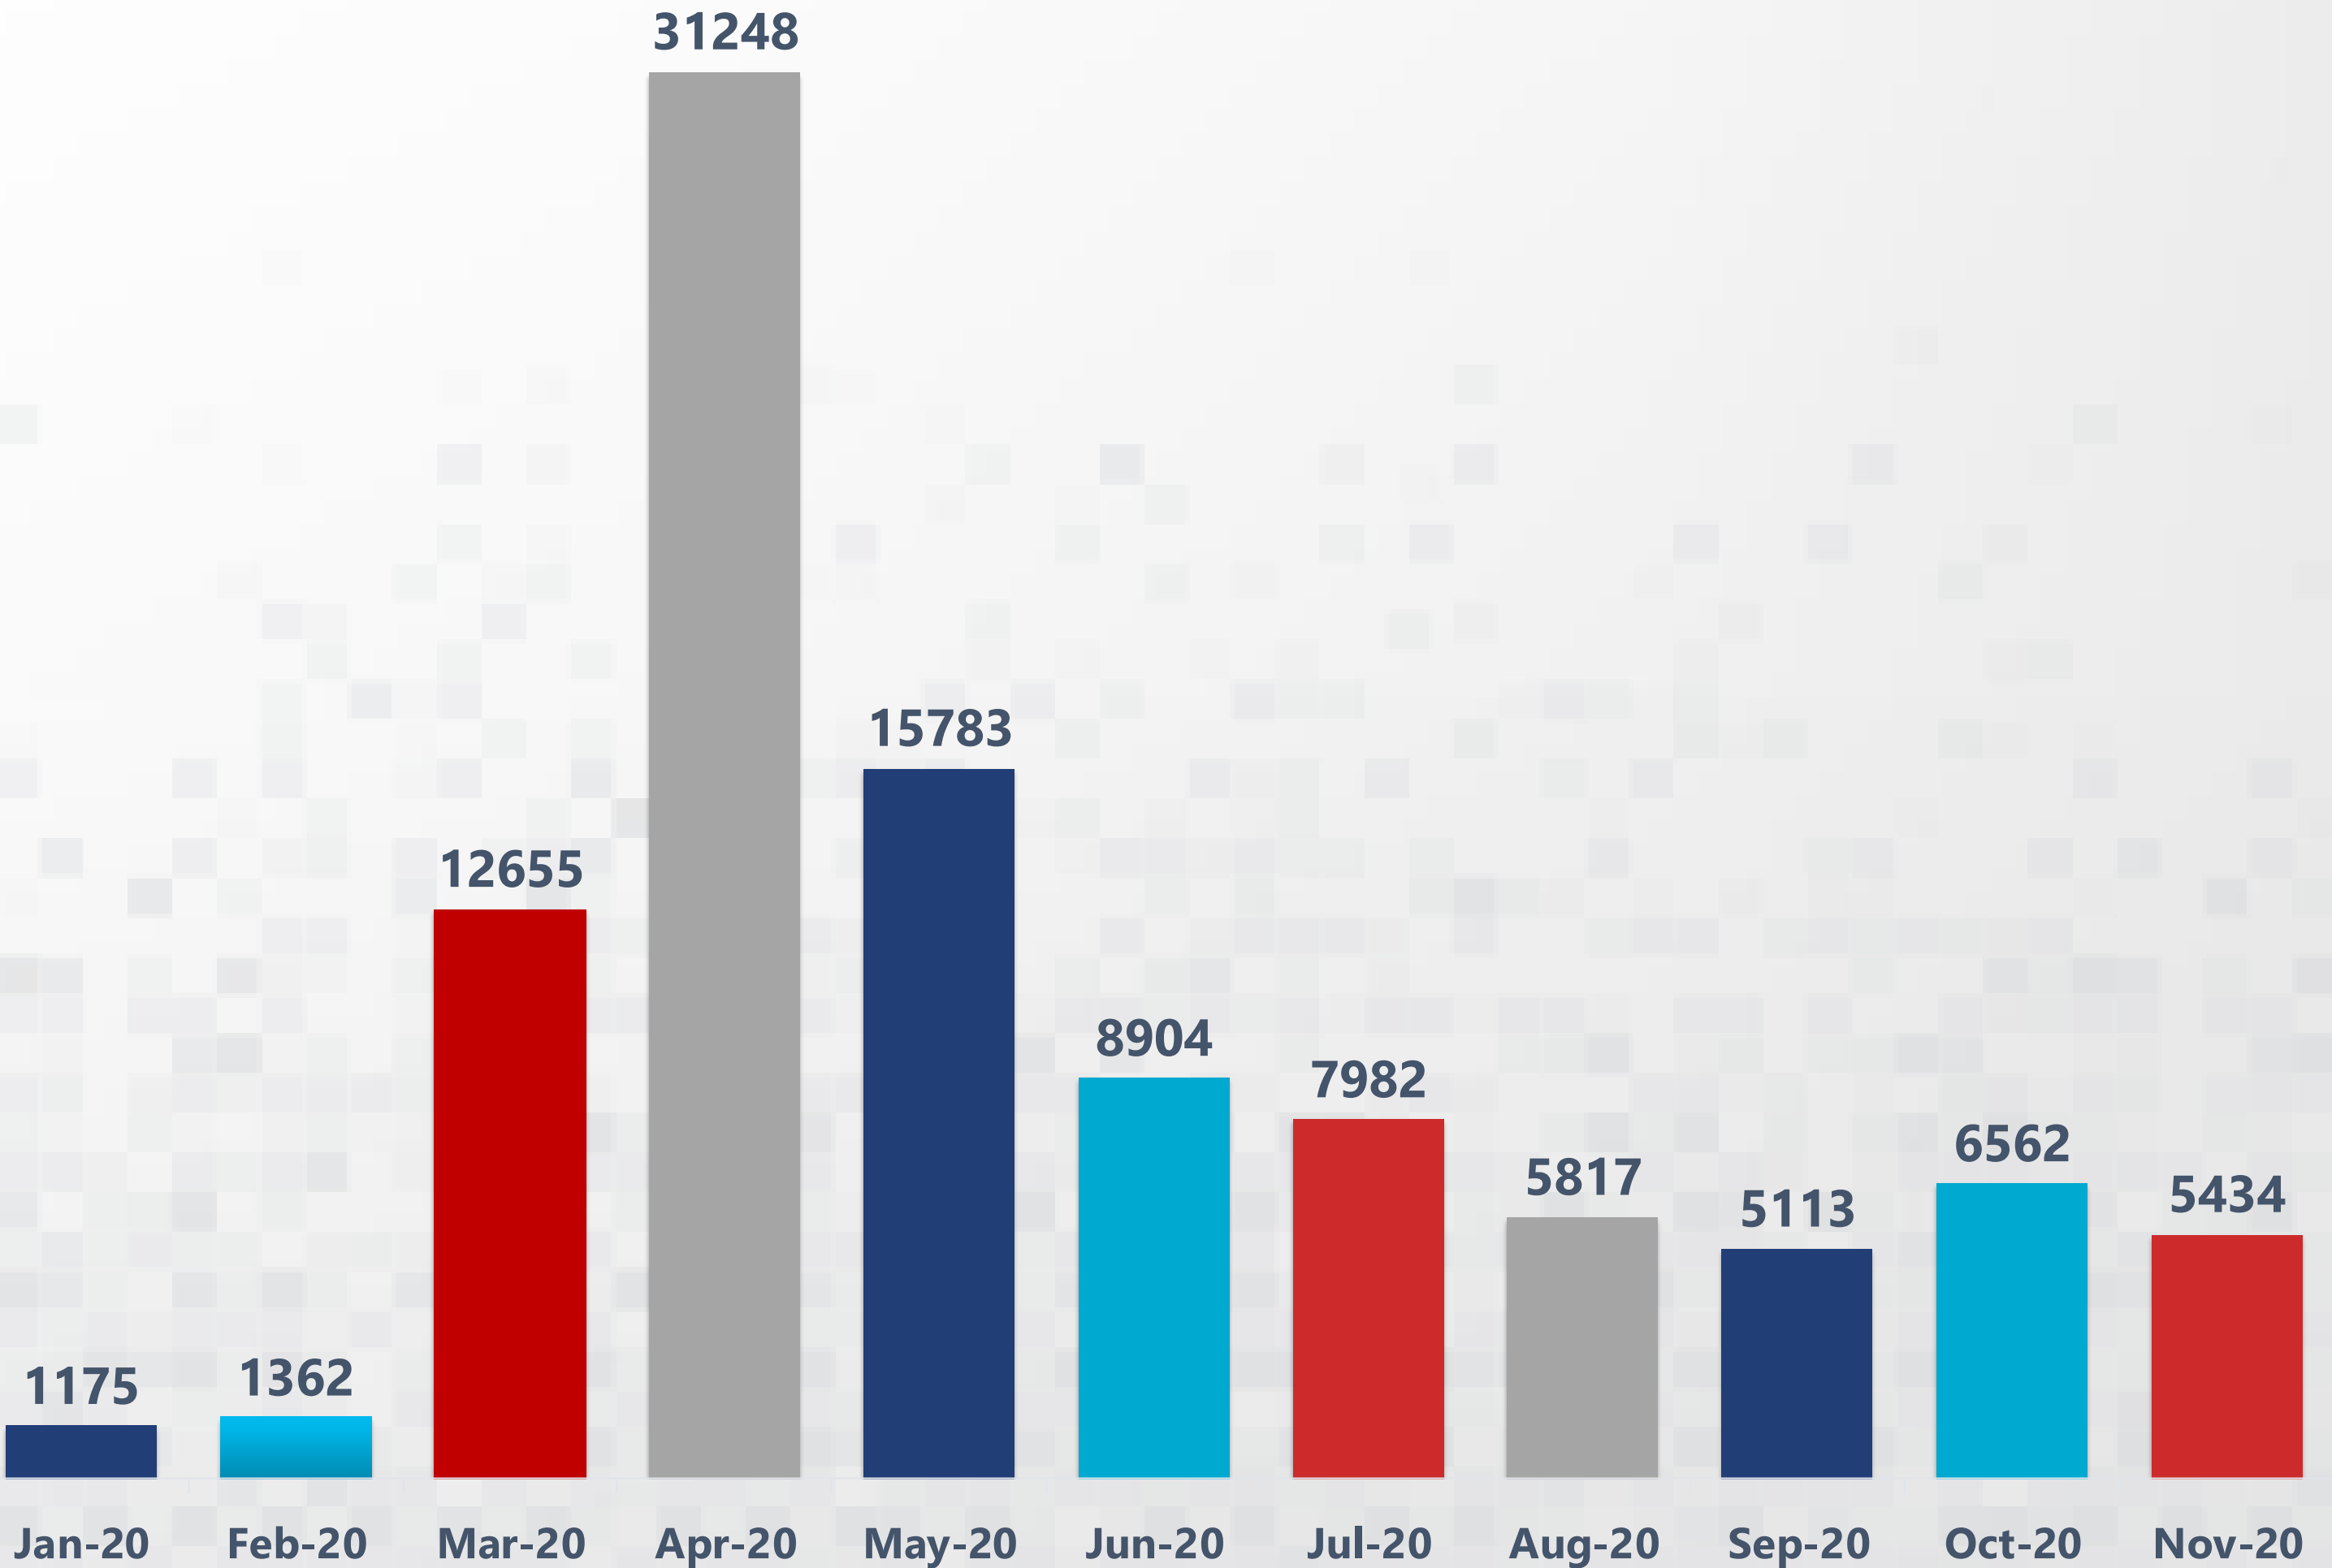

UI CLAIMANTS BY WEEK BORDERPLEX REGION

11/1 to 11/14

Unemployment Insurance Claimant Data

Published November 17, 2020

This report reflects the **Borderplex Region**. Including these 6 counties:

- Brewster
- Culberson
- El Paso
- Hudspeth
- Jeff Davis
- Presidio

UI CLAIMANTS RURAL AREAS

11/1 to 11/14

Unemployment Insurance
Claimant Data

Published November 17, 2020

Of the 5,434 total Borderplex claimants, 69 are from the rural areas reflected on the data provided.

UI CLAIMANTS BY MONTH

11/1 to 11/14

This comparison report reflects the entire Borderplex region, including the following 6 counties:

- Brewster
- Culberson
- El Paso
- Hudspeth
- Jeff Davis
- Presidio

Data up to 9/17

TOP UI CLAIMANTS BY ZIP CODE

11/1 to 11/14

Unemployment Insurance
Claimant Data

Published November 17, 2020