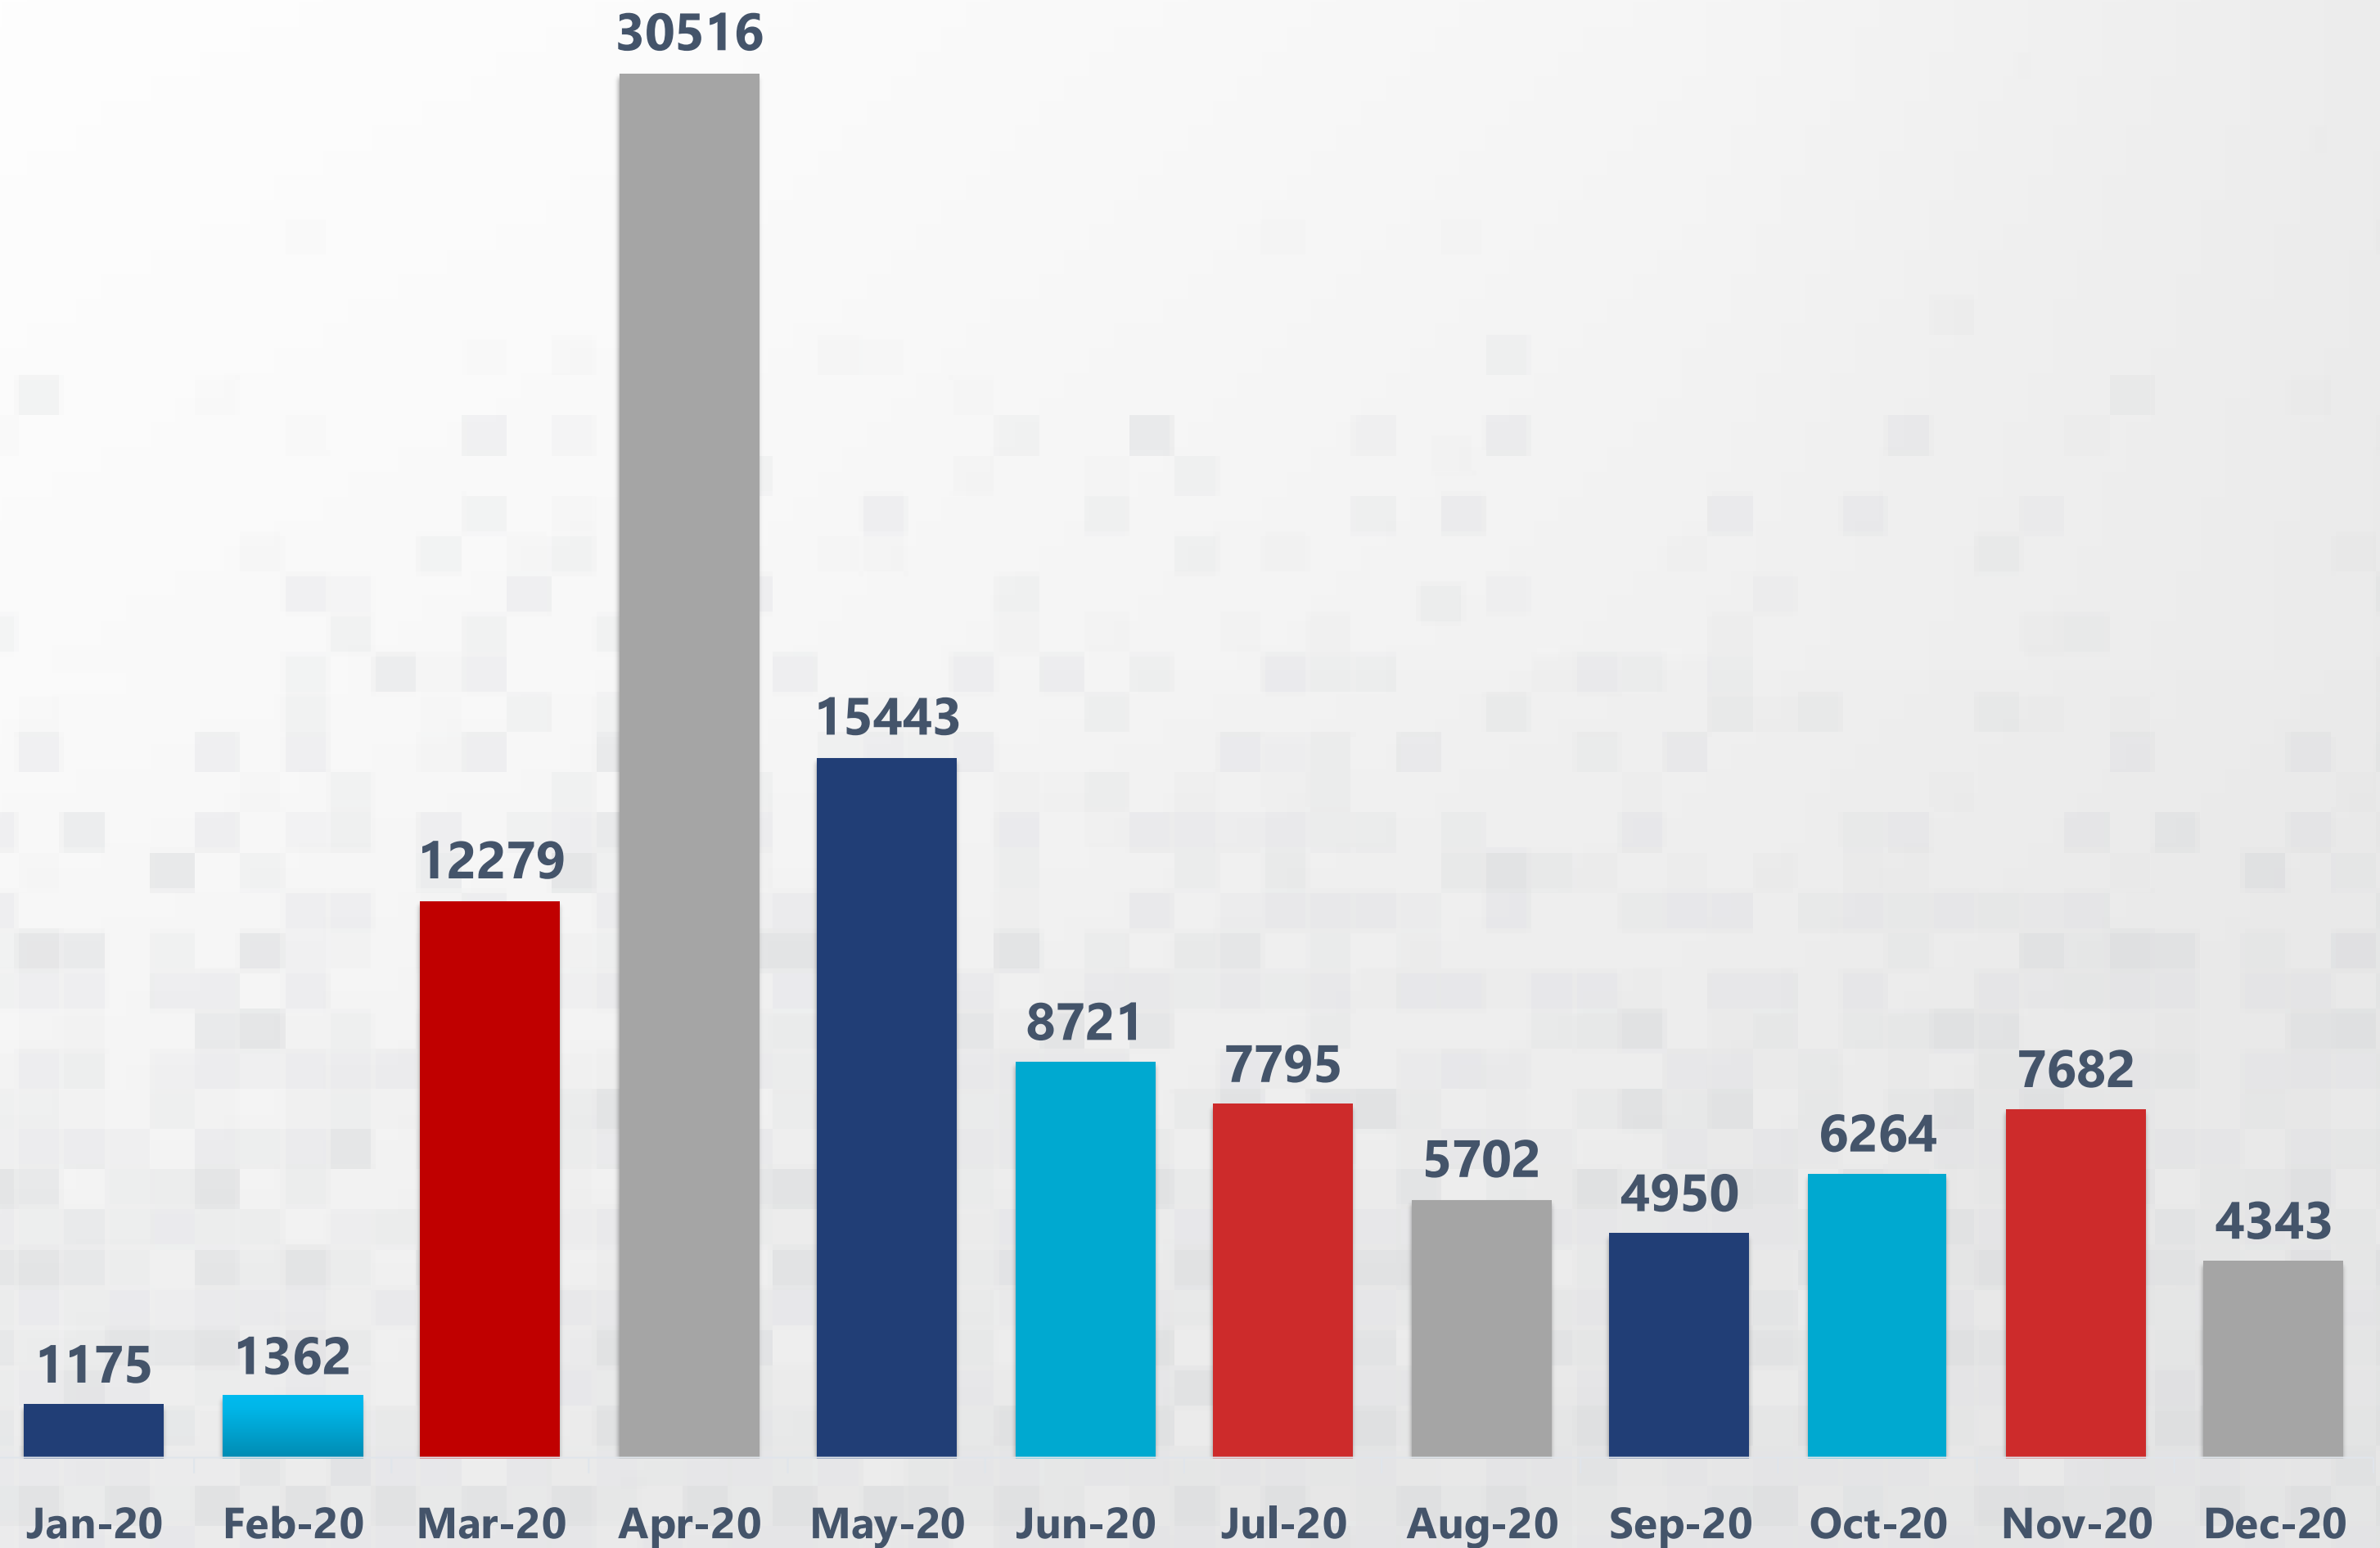

## Unemployment Insurance Claimant Data

Published January 5, 2021

This report reflects the **Borderplex Region**. Including these 6 counties:

- Brewster
- Culberson
- El Paso
- Hudspeth
- Jeff Davis
- Presidio

# UI CLAIMANTS RURAL AREAS

12/1 to 12/30

Unemployment Insurance  
Claimant Data

Published January 5, 2021

Of the **4,343 total** Borderplex claimants, **116** are from the rural areas reflected on the data provided.

# UI CLAIMANTS BY MONTH

12/1 to 12/30

## Unemployment Insurance Claimant Data

Published January 5, 2021

This comparison report reflects the entire Borderplex region, including the following 6 counties:

- Brewster
- Culberson
- El Paso
- Hudspeth
- Jeff Davis
- Presidio