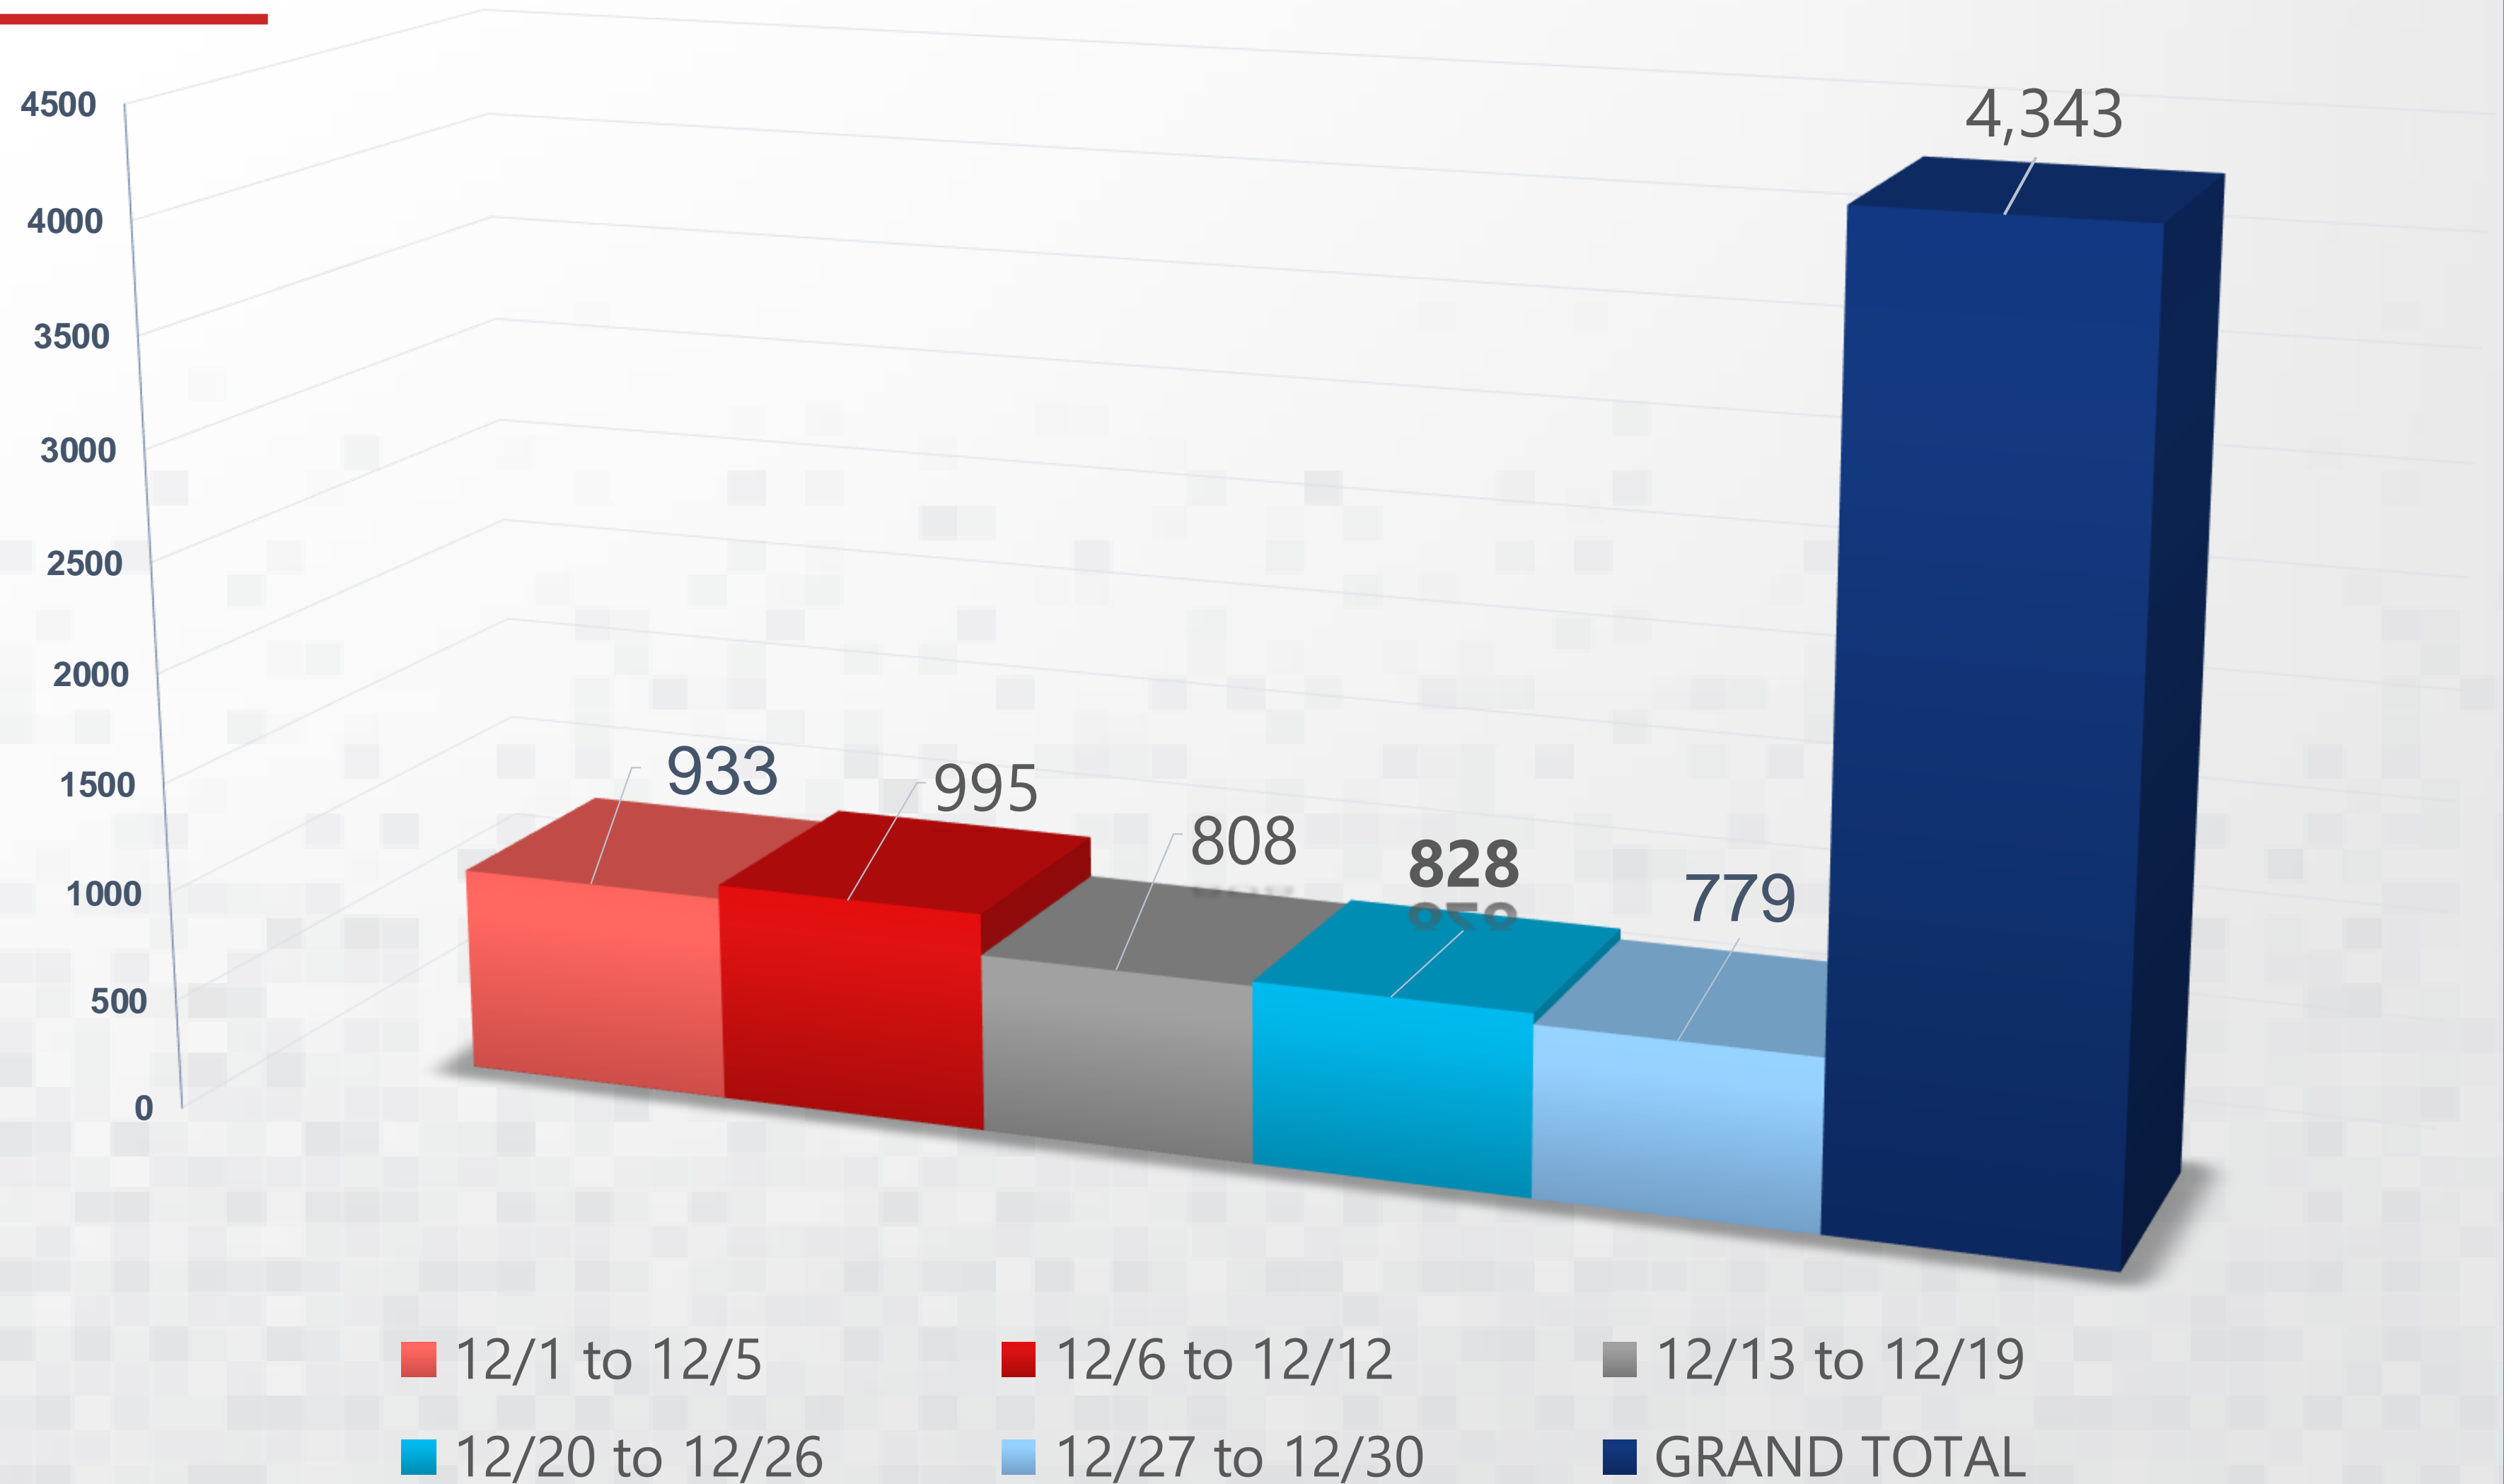

# UI CLAIMANTS BY WEEK BORDERPLEX REGION

12/1 to 12/30

## Unemployment Insurance Claimant Data

Published January 5, 2021

This report reflects the **Borderplex Region**. Including these 6 counties:

- Brewster
- Culberson
- El Paso
- Hudspeth
- Jeff Davis
- Presidio

# UI CLAIMANTS RURAL AREAS

12/1 to 12/30

Unemployment Insurance  
Claimant Data

Published January 5, 2021

Of the **4,343 total** Borderplex claimants, **116** are from the rural areas reflected on the data provided.

# UI CLAIMANTS BY MONTH

12/1 to 12/30