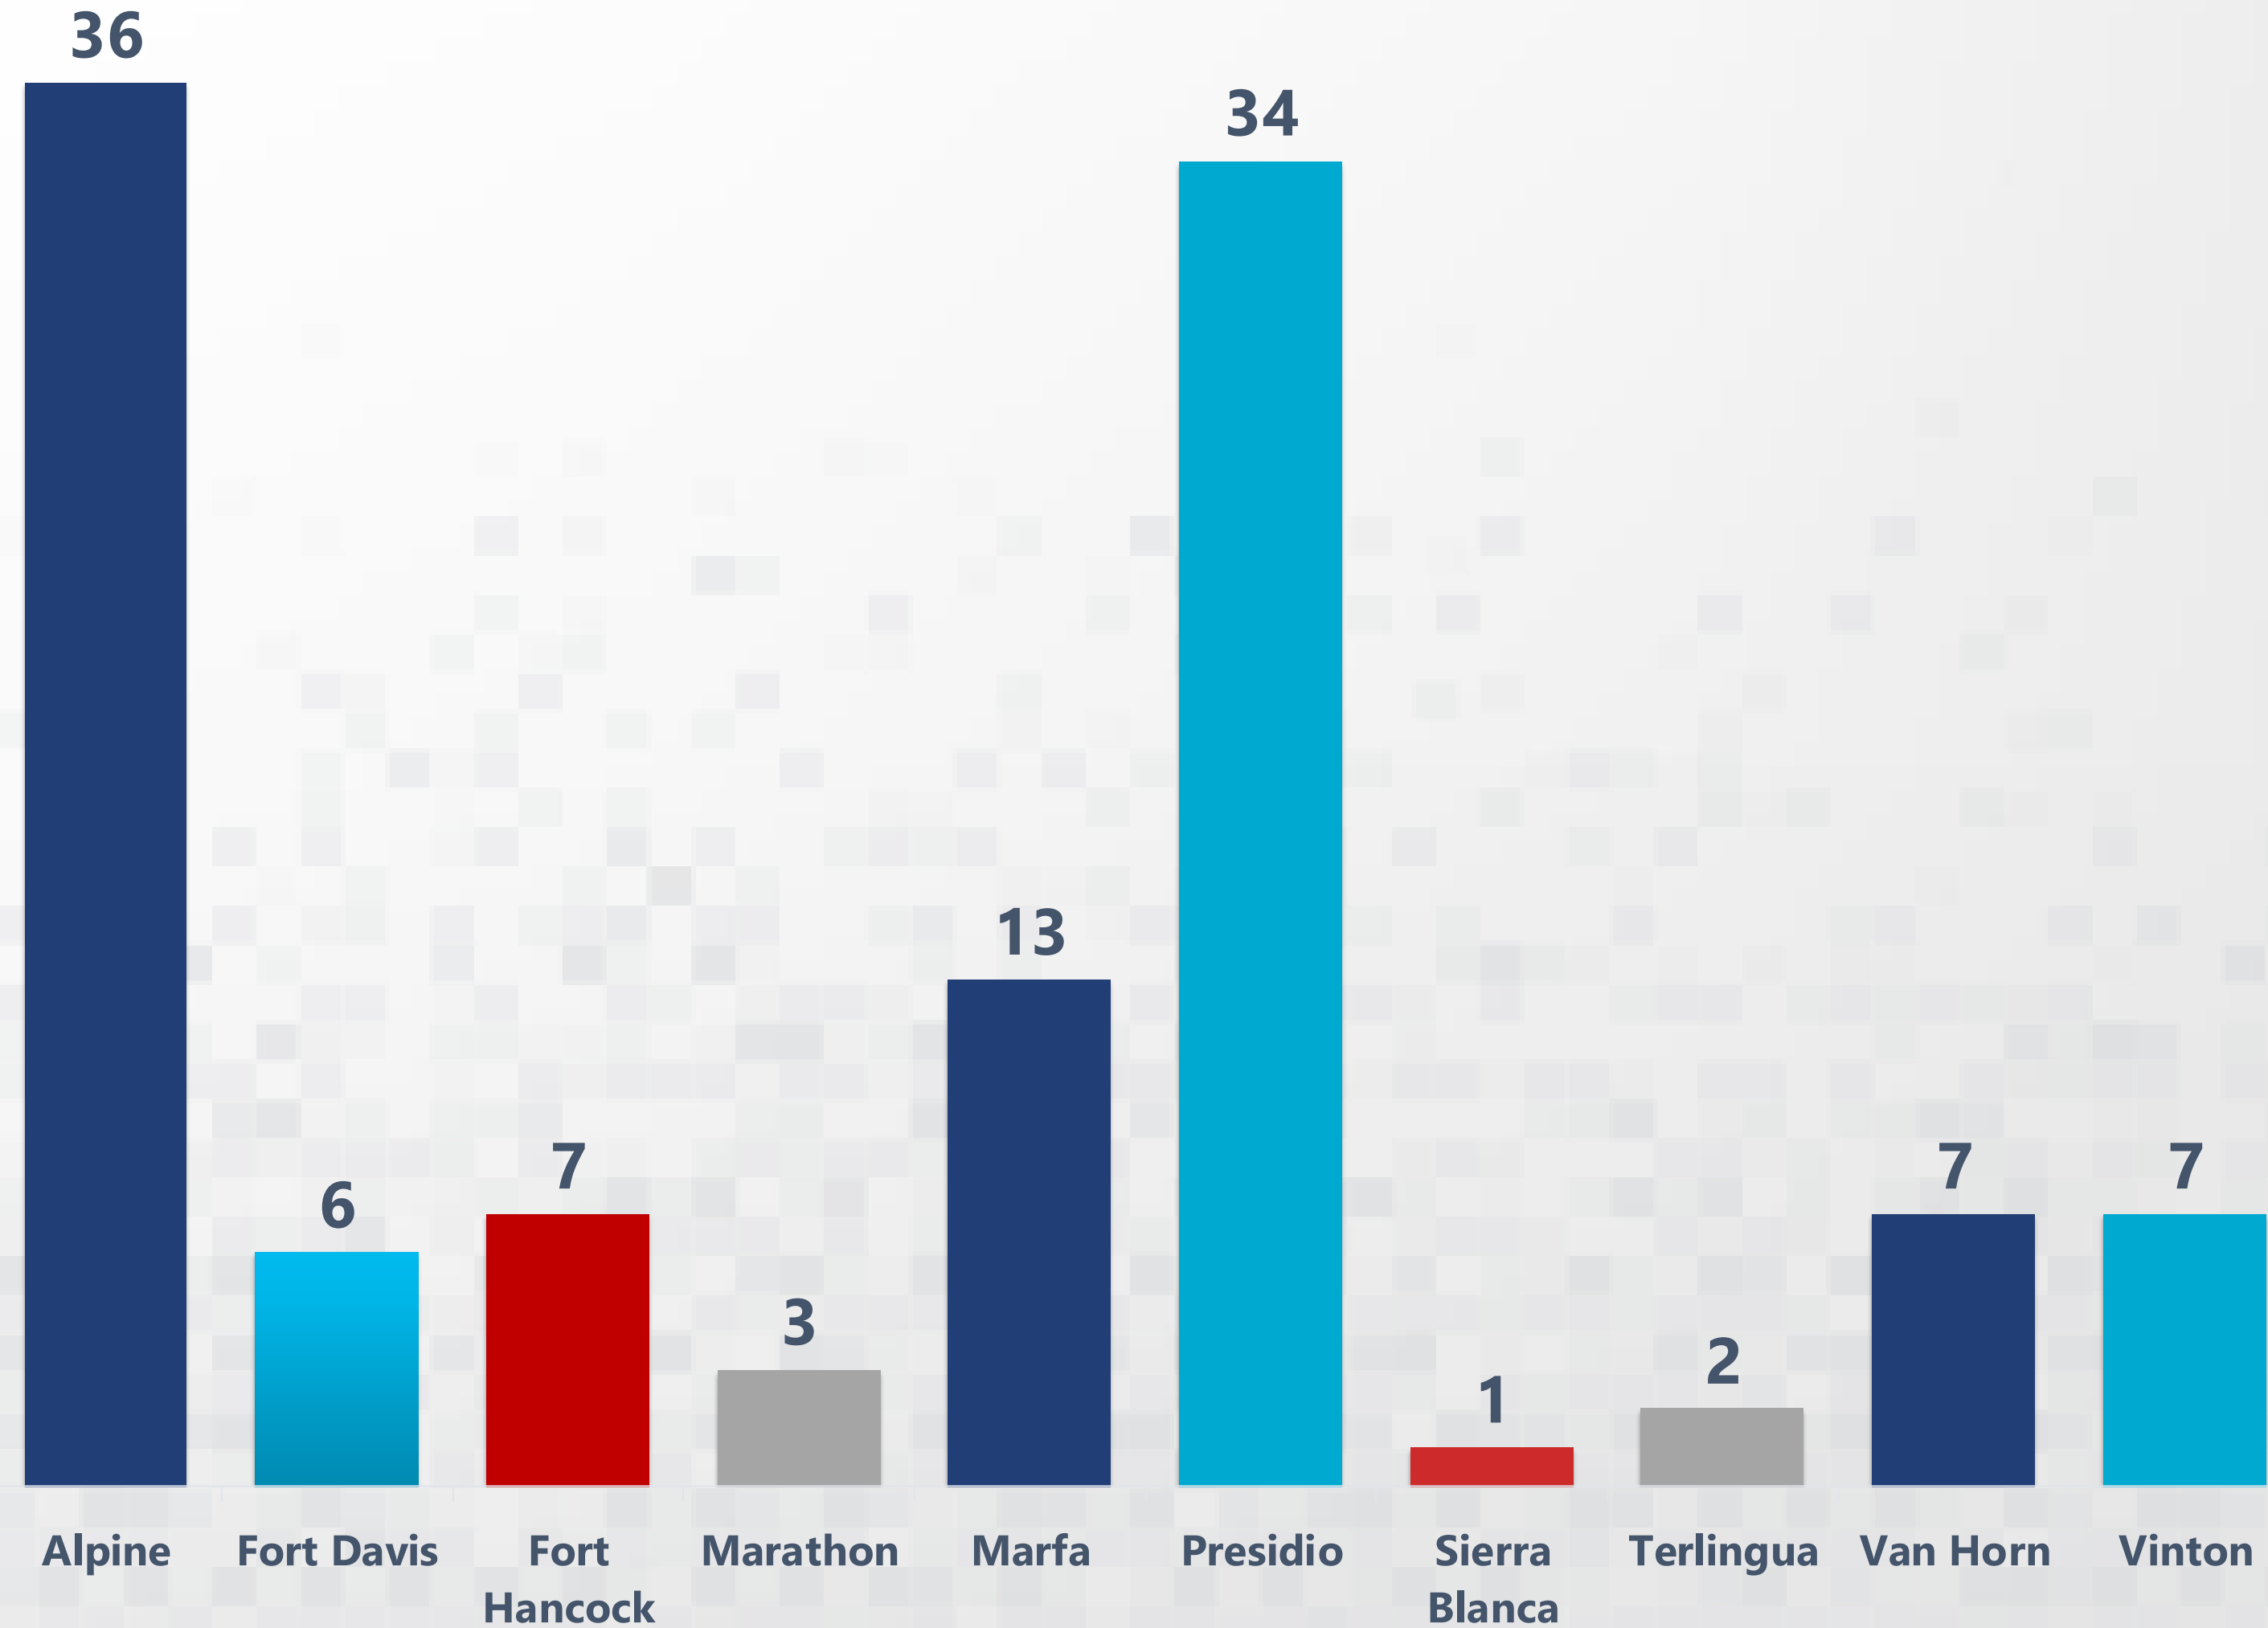

# UI CLAIMANTS BY WEEK BORDERPLEX REGION

12/1 to 12/30

## Unemployment Insurance Claimant Data

Published January 5, 2021

This report reflects the **Borderplex Region**. Including these 6 counties:

- Brewster
- Culberson
- El Paso
- Hudspeth
- Jeff Davis
- Presidio

# UI CLAIMANTS RURAL AREAS

12/1 to 12/30

Unemployment Insurance  
Claimant Data

Published January 5, 2021

Of the **4,343 total** Borderplex claimants, **116** are from the rural areas reflected on the data provided.

## Unemployment Insurance Claimant Data

Published January 5, 2021

This comparison report reflects the entire Borderplex region, including the following 6 counties:

- Brewster
- Culberson
- El Paso
- Hudspeth
- Jeff Davis
- Presidio